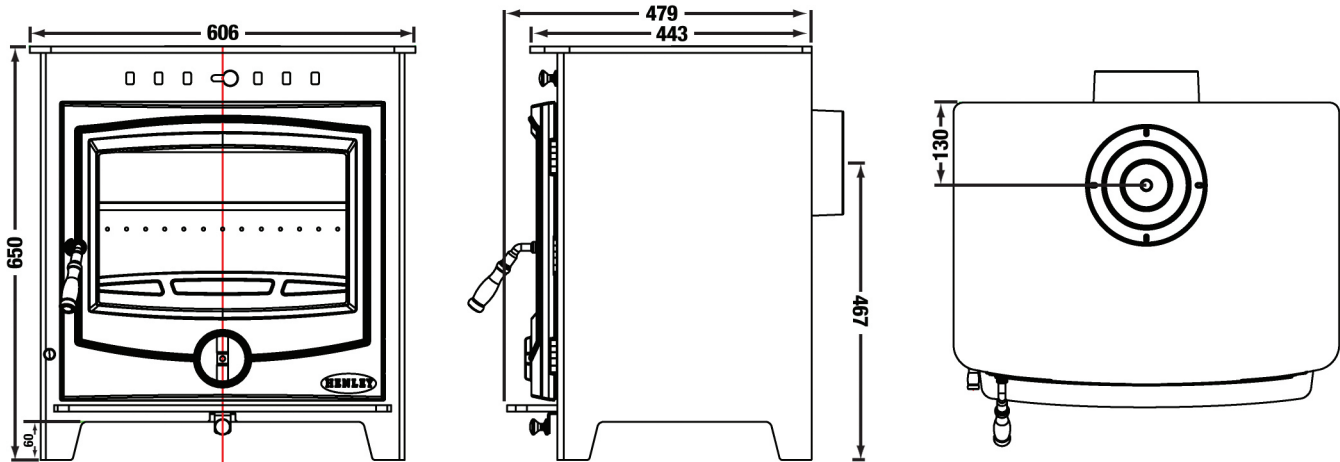

HENLEY STOVES

Achill 16kW Drawing

*All dimensions are correct at time of printing but may be subject to slight change.
Please confirm exact dimensions of your new stove prior to commencing installation works*

Height: 650mm | Width: 606mm | Depth: 479mm | Flue Dimentions: 153mm