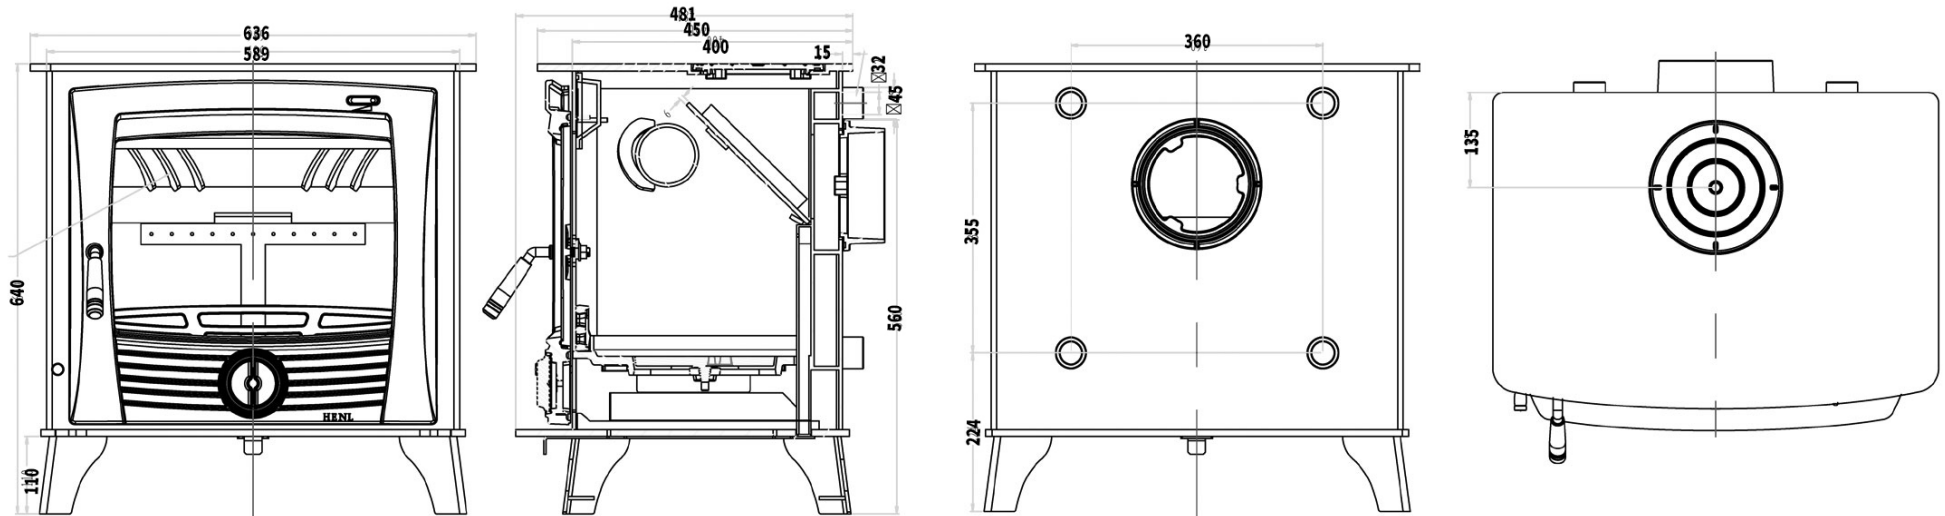

HENLEY STOVES

Druid 16kW Drawing

*All dimensions are correct at time of printing but may be subject to slight change.
Please confirm exact dimensions of your new stove prior to commencing installation works*

Height: 650mm | Width: 632mm | Depth: 430mm | Flue Dimensions: 153mm