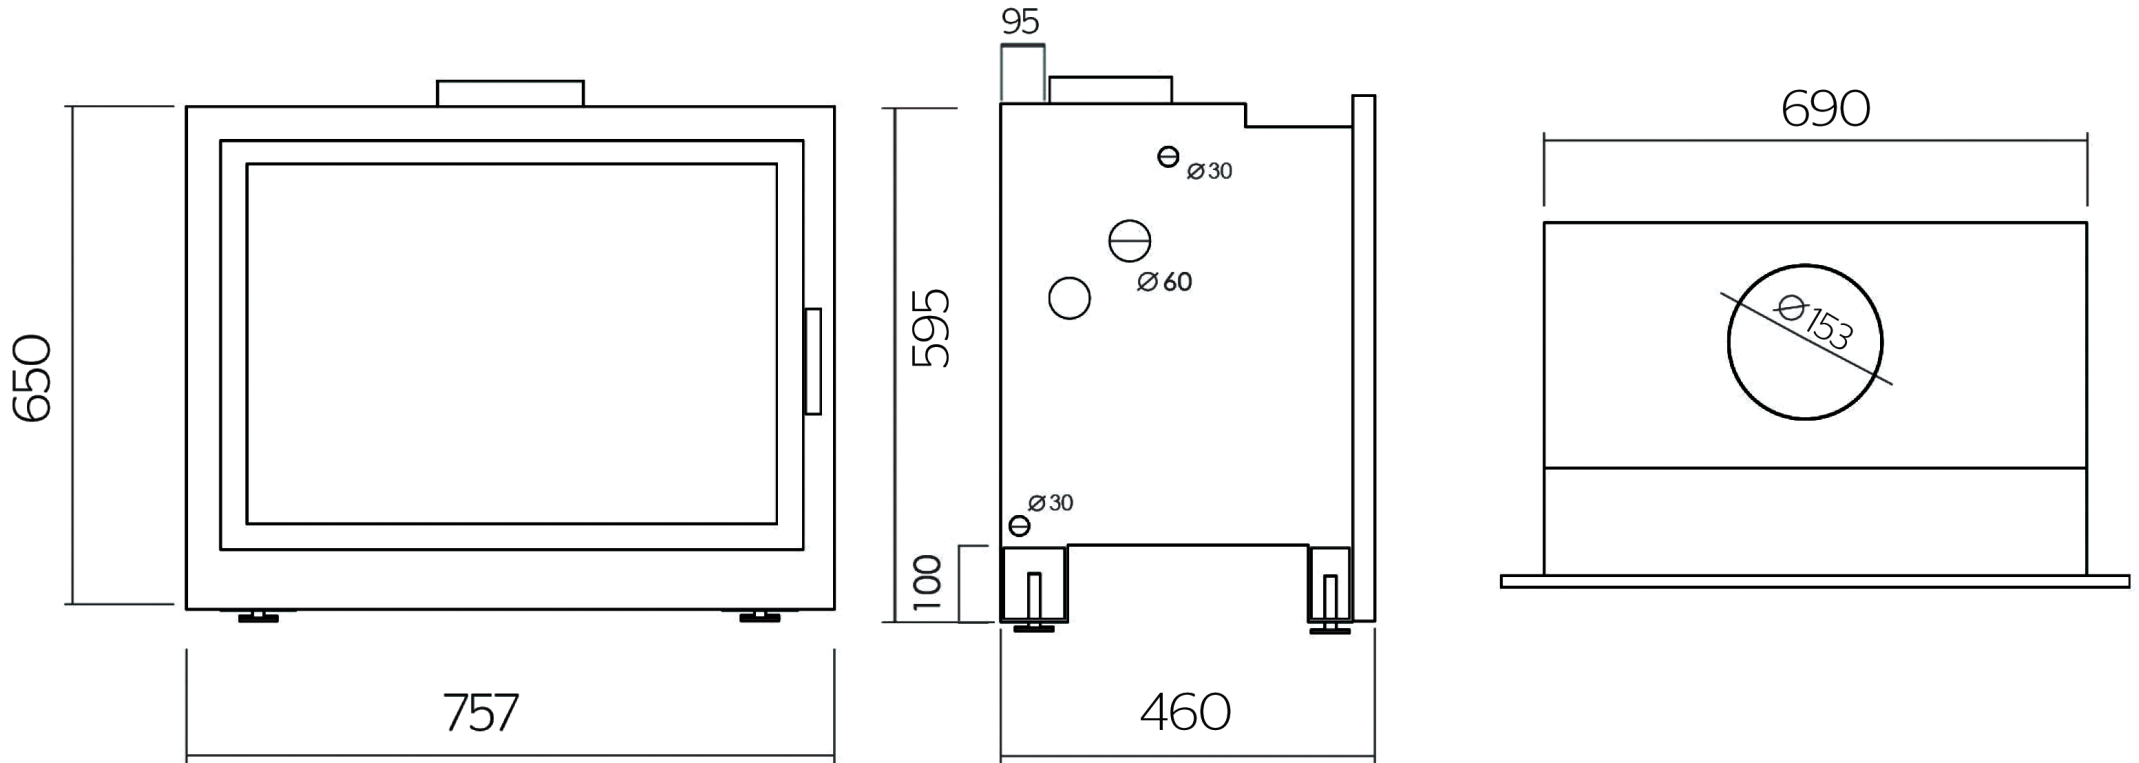

# FARO 700 16kW - BOILER - LOW TOP

\*All measurements in millimetres (MM) All Dimensions are correct at time of publishing, but may be subject to slight change.  
Please confirm exact dimensions before commencing any installation works

HEIGHT: 650MM | WIDTH: 757MM | DEPTH: 460MM | FLUE SIZE: 153MM  
BACK-BOX HEIGHT: 595MM | BACK-BOX WIDTH: 690MM