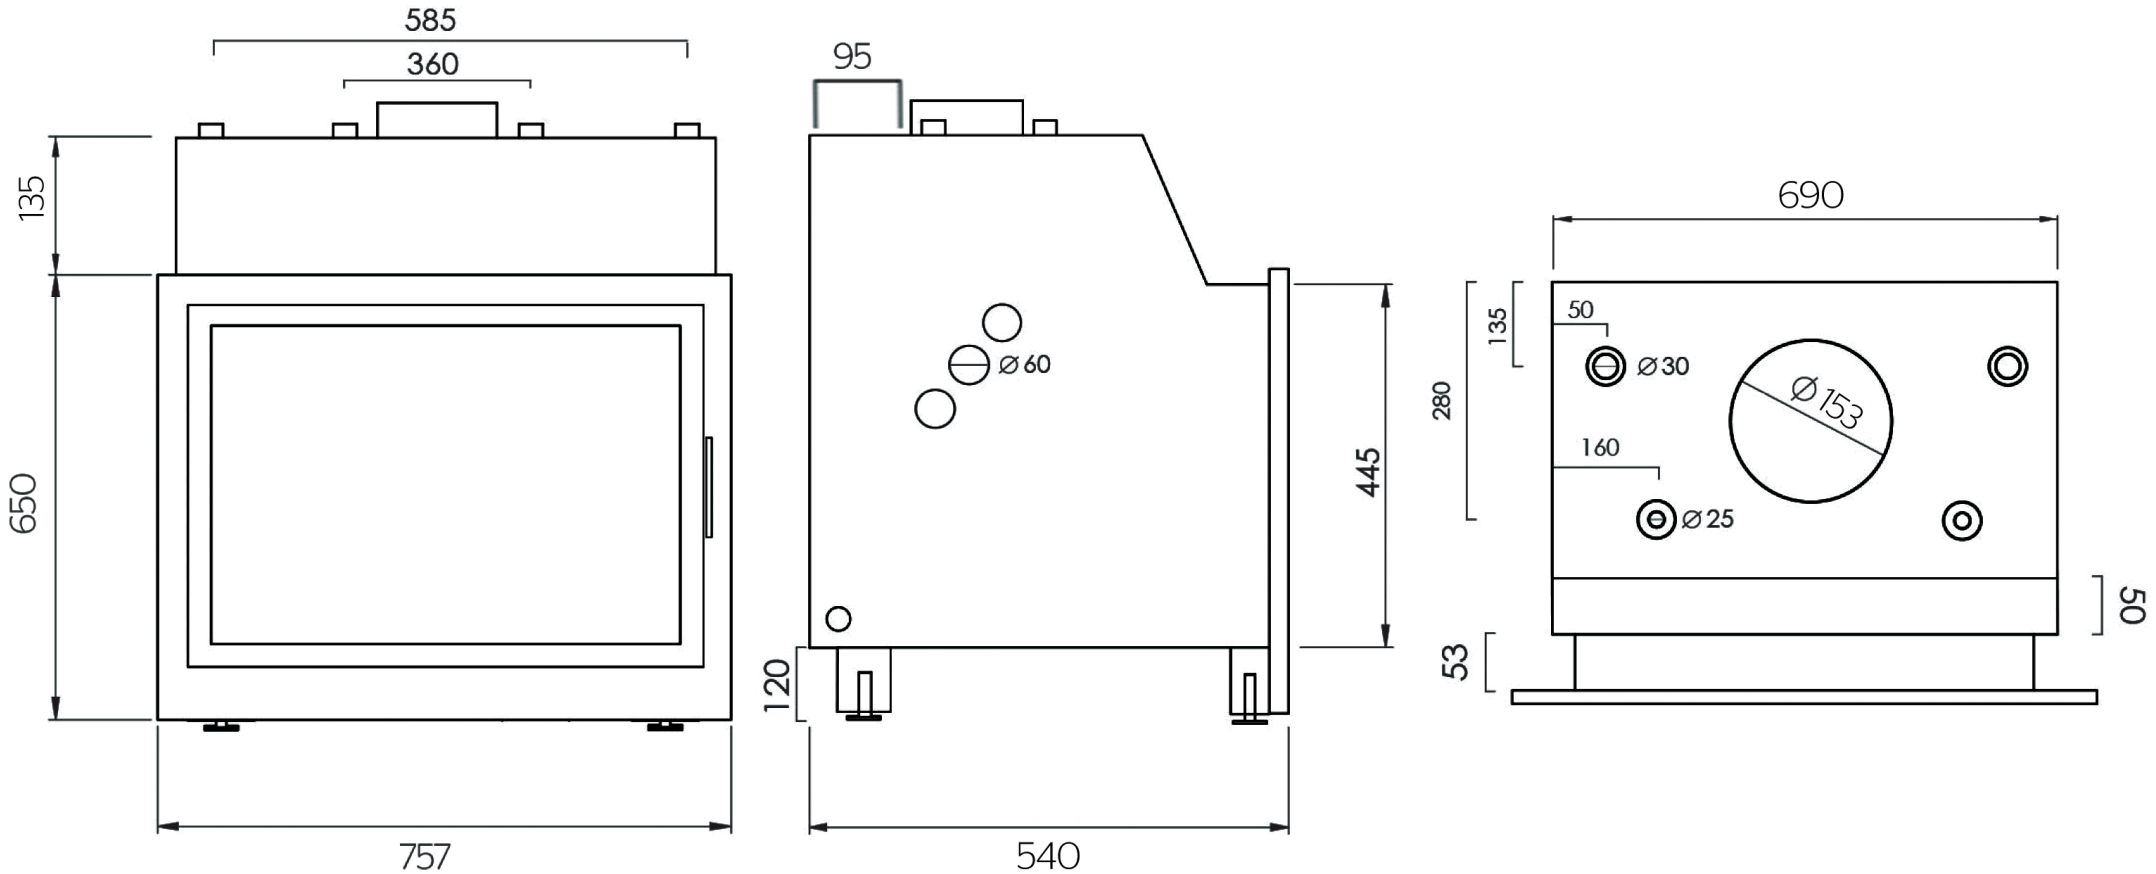

FARO 700 21kW - BOILER - HIGH TOP

*All measurements in millimetres (MM) All Dimensions are correct at time of publishing, but may be subject to slight change.
Please confirm exact dimensions before commencing any installation works

HEIGHT: 785MM | WIDTH: 757MM | DEPTH: 540MM | FLUE SIZE: 153MM
BACK-BOX HEIGHT: 785MM | BACK-BOX WIDTH: 690MM