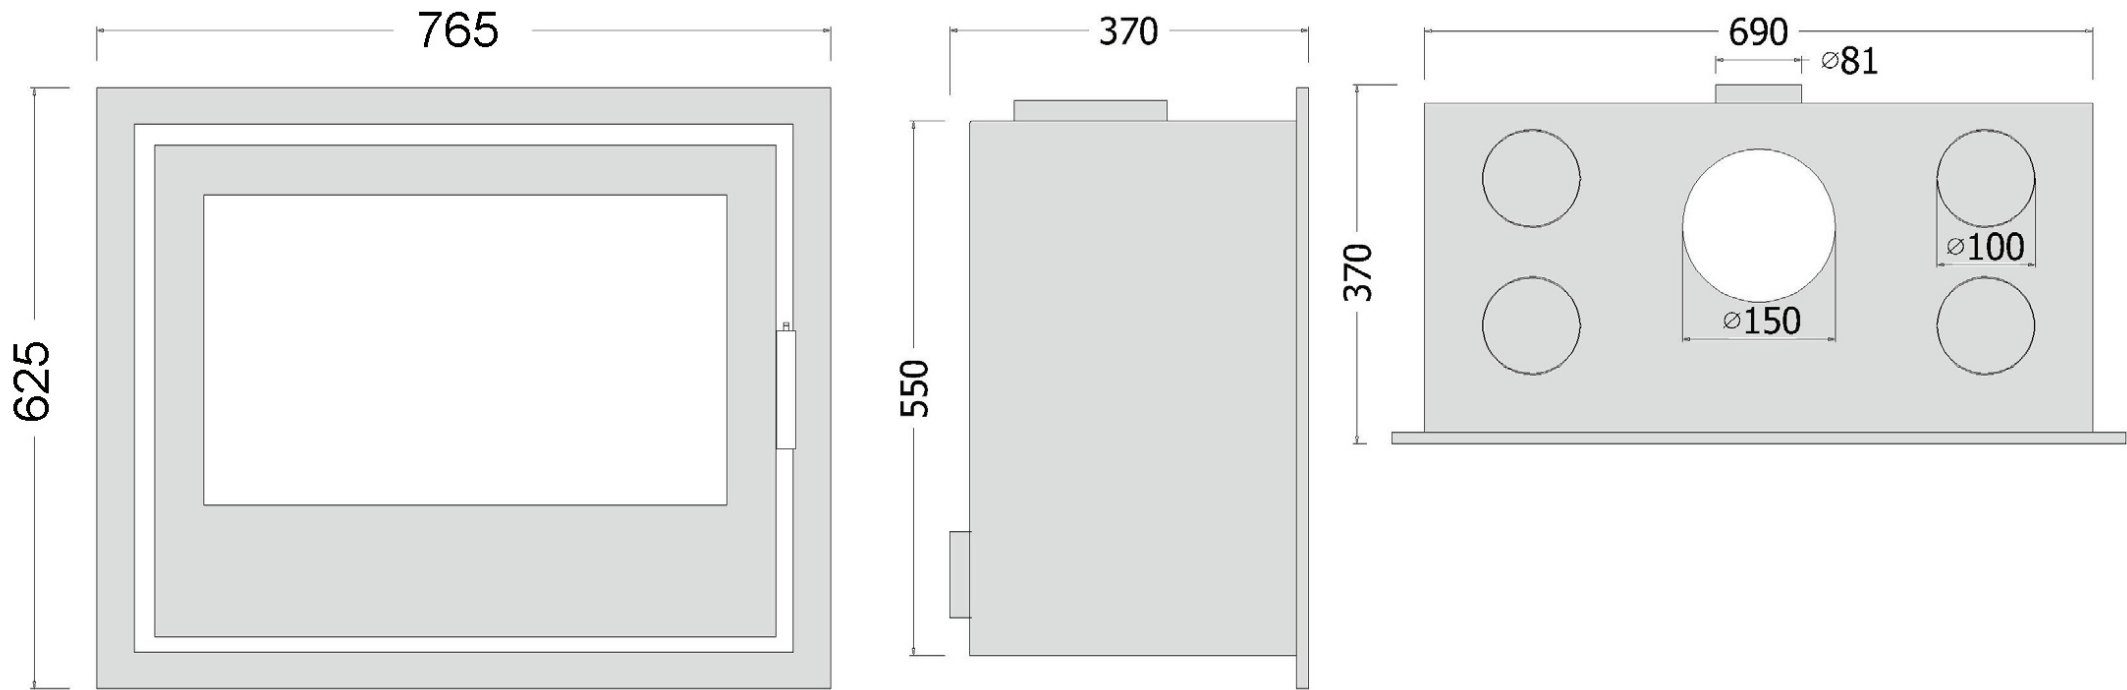

LISBON 700 - CASSETTE - DIMENSIONS

*All measurements in millimetres (MM)
All Dimensions are correct at time of publishing, but may be subject to slight change.
Please confirm exact dimensions before commencing any installation works

HEIGHT: 625MM | WIDTH: 765MM | DEPTH: 370MM | FLUE SIZE: 153MM
BACKBOX HEIGHT: 550MM | BACKBOX WIDTH: 690MM