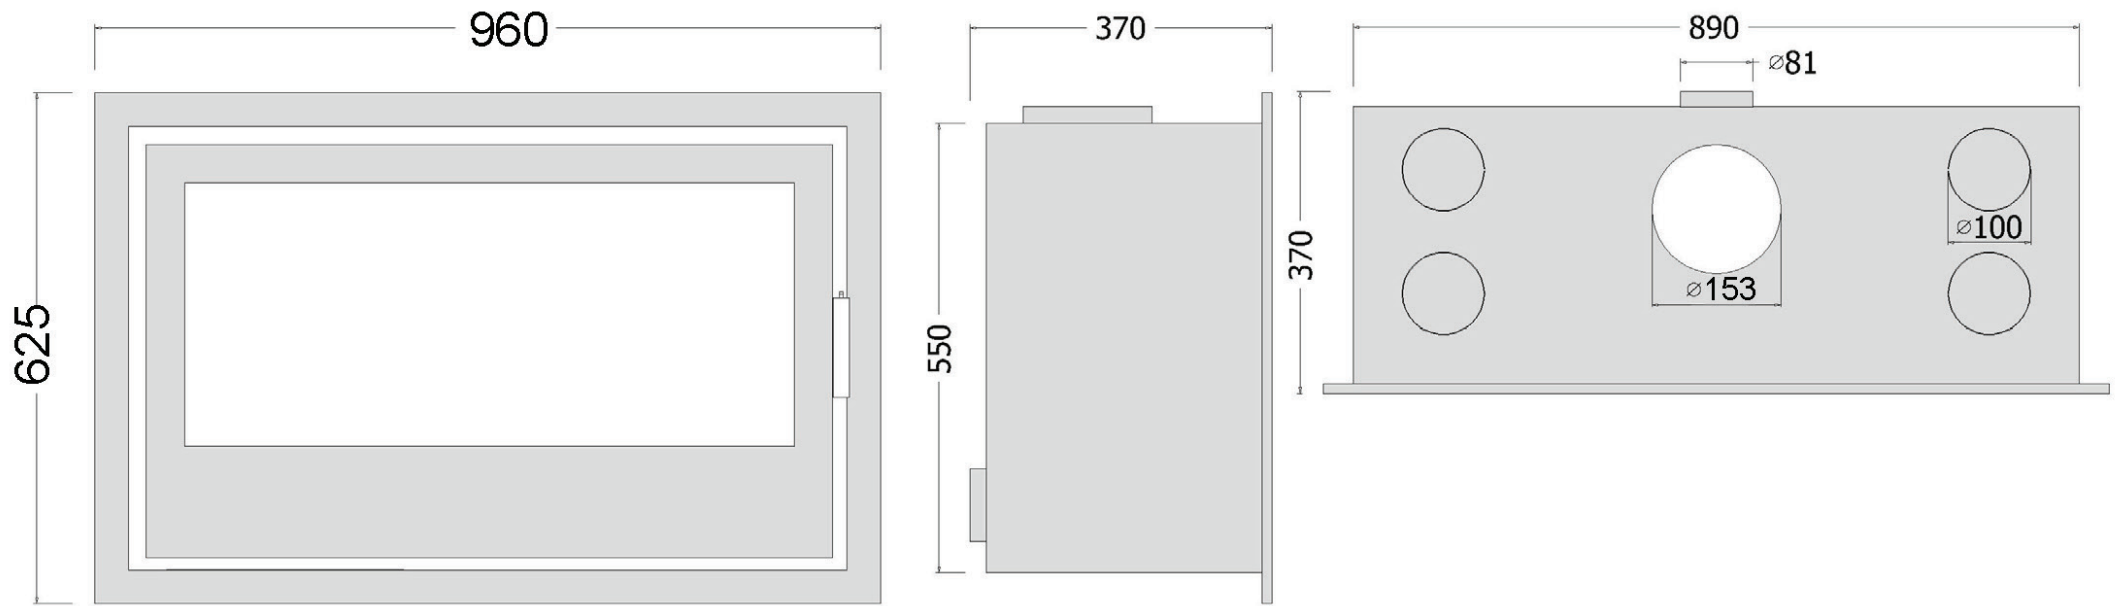

# LISBON 900 - CASSETTE - DIMENSIONS

\*All measurements in millimetres (MM)  
All Dimensions are correct at time of publishing, but may be subject to slight change.  
Please confirm exact dimensions before commencing any installation works

HEIGHT: 625MM | WIDTH: 960MM | DEPTH: 370MM | FLUE SIZE: 153MM  
BACKBOX HEIGHT: 550MM | BACKBOX WIDTH: 890MM