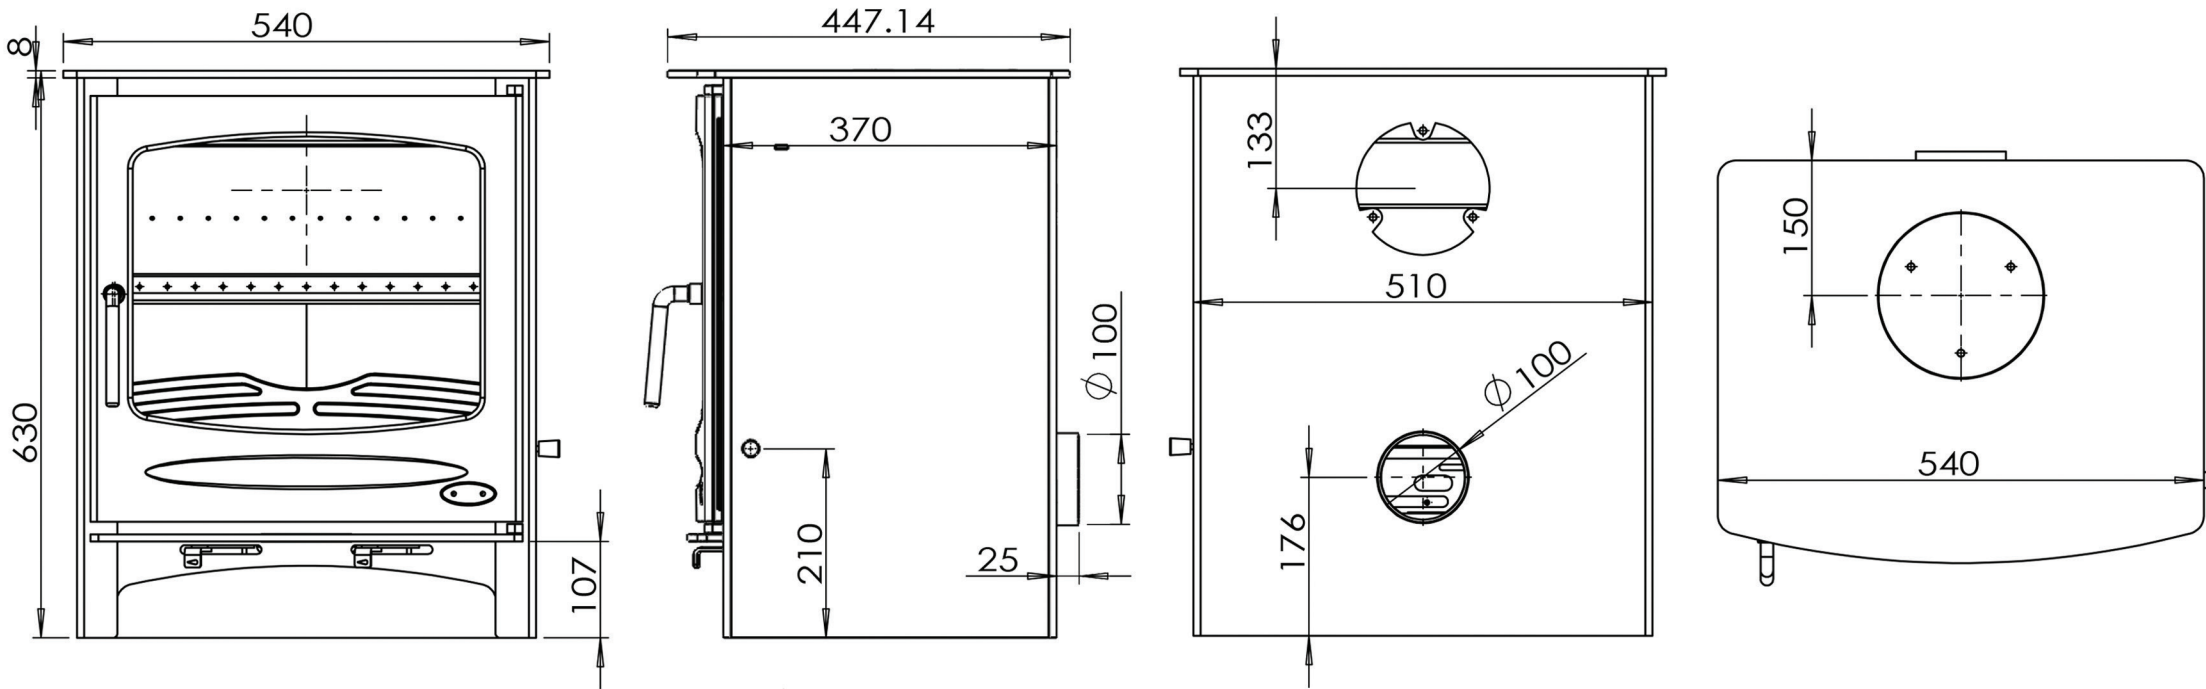

HENLEY STOVES

Sherwood 12kW

Drawing

All dimensions in MM.

All dimensions are correct at time of printing but may be subject to slight change.

Please confirm exact dimensions of your new stove, prior to commencing installation works.

Height: 630MM | Width: 540MM | Depth: 447MM | Flue Dimensions: 153MM