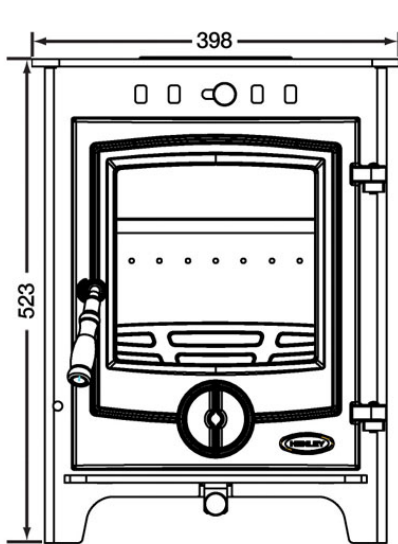

HENLEY STOVES

Thames 4.5kW Drawing

*All dimensions are correct at time of printing but may be subject to slight change.
Please confirm exact dimensions of your new stove prior to commencing installation works*

Height: 523mm | Width: 398mm | Depth: 300mm | Flue Dimensions: 125mm