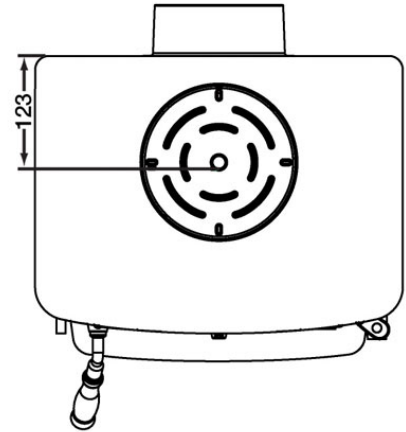

HENLEY STOVES

Thames 4.5kW Drawing

*All dimensions are correct at time of printing but may be subject to slight change.
Please confirm exact dimensions of your new stove prior to commencing installation works*

Height: 523mm | Width: 398mm | Depth: 300mm | Flue Dimensions: 125mm