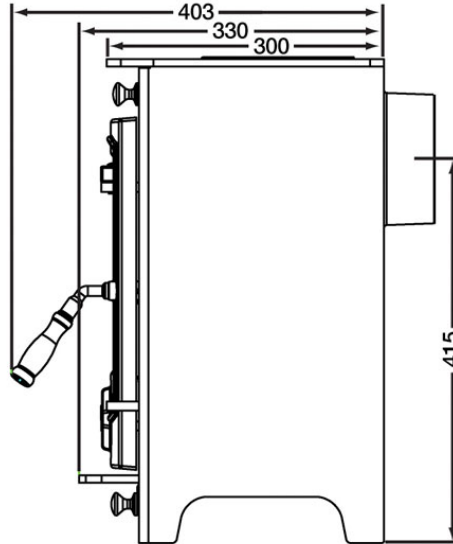

HENLEY STOVES

Thames 4.5kW Drawing

*All dimensions are correct at time of printing but may be subject to slight change.
Please confirm exact dimensions of your new stove prior to commencing installation works*

Height: 523mm | Width: 398mm | Depth: 300mm | Flue Dimensions: 125mm