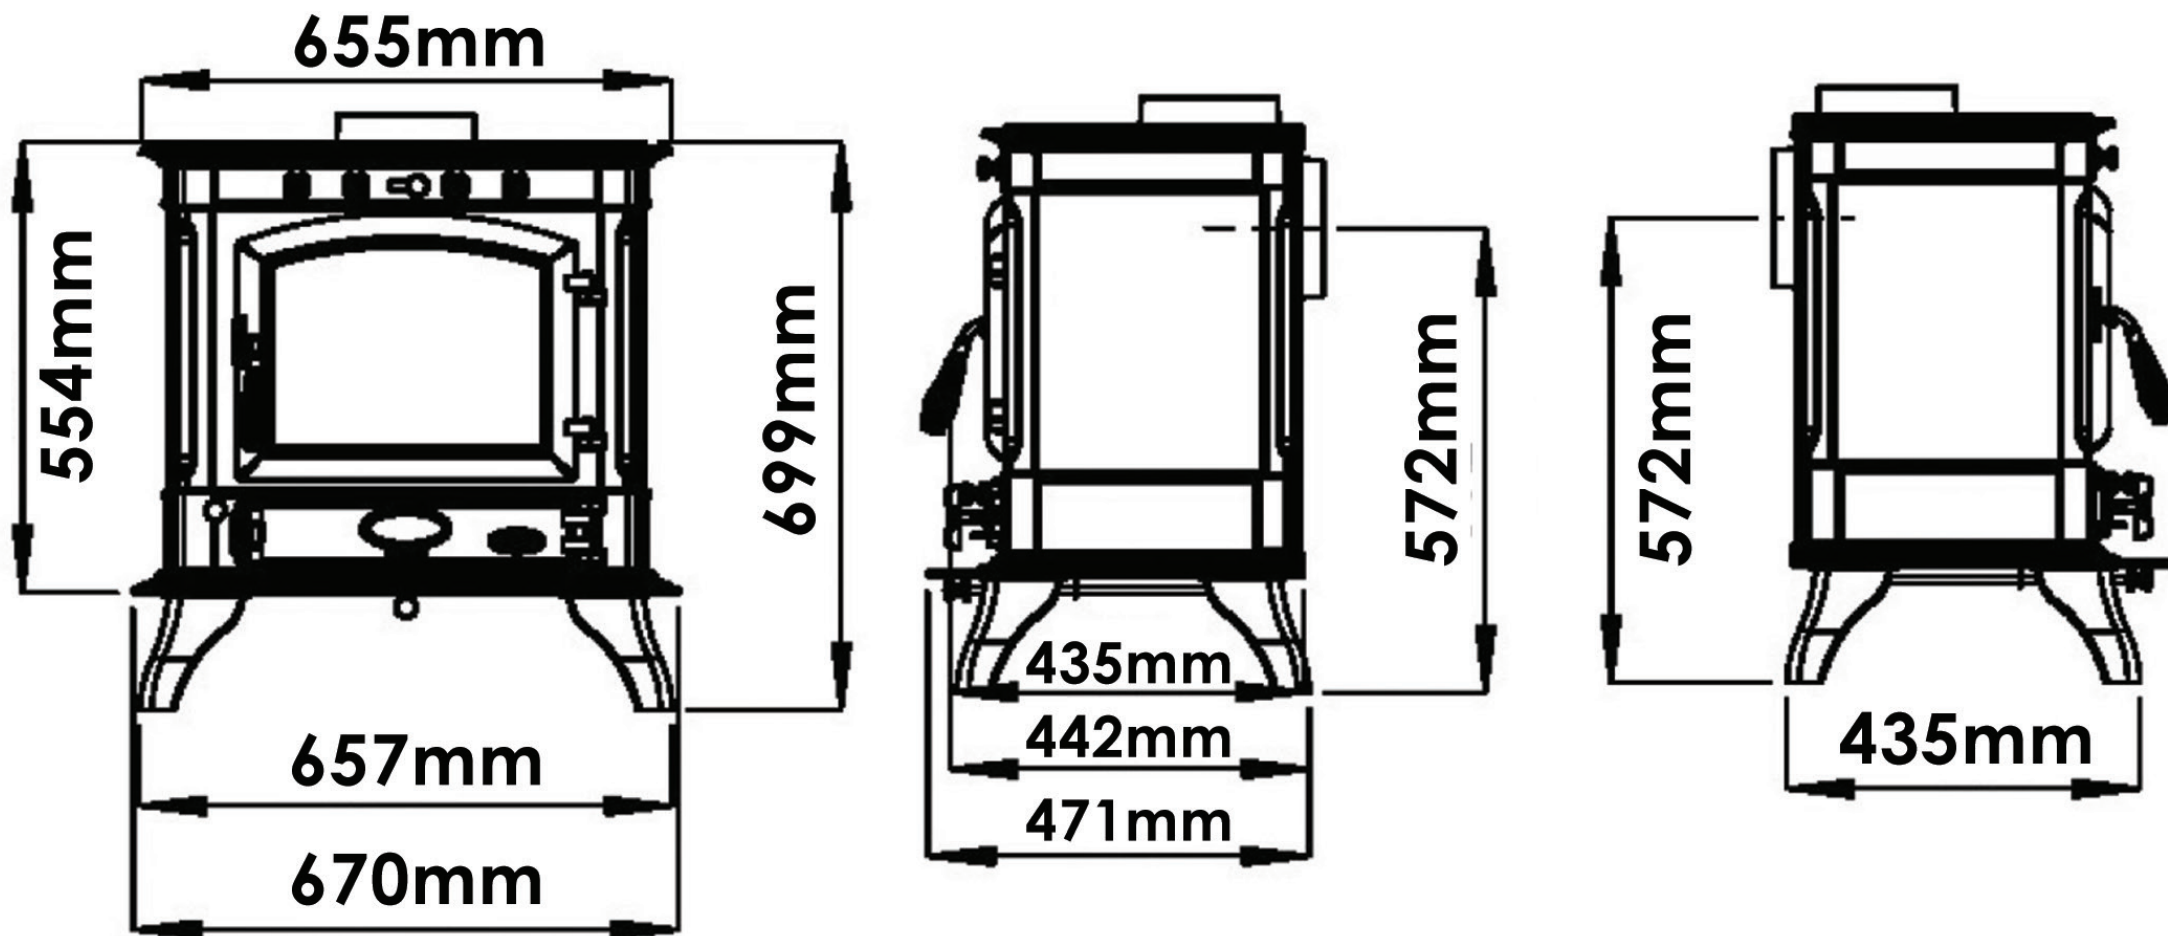

TULLAMORE 14KW - DIMENSIONS

*All measurements in millimetres (MM) All Dimensions are correct at time of publishing, but may be subject to slight change.
Please confirm exact dimensions before commencing any installation works

HEIGHT: 699MM | WIDTH: 670MM | DEPTH: 435MM | FLUE SIZE: 153MM