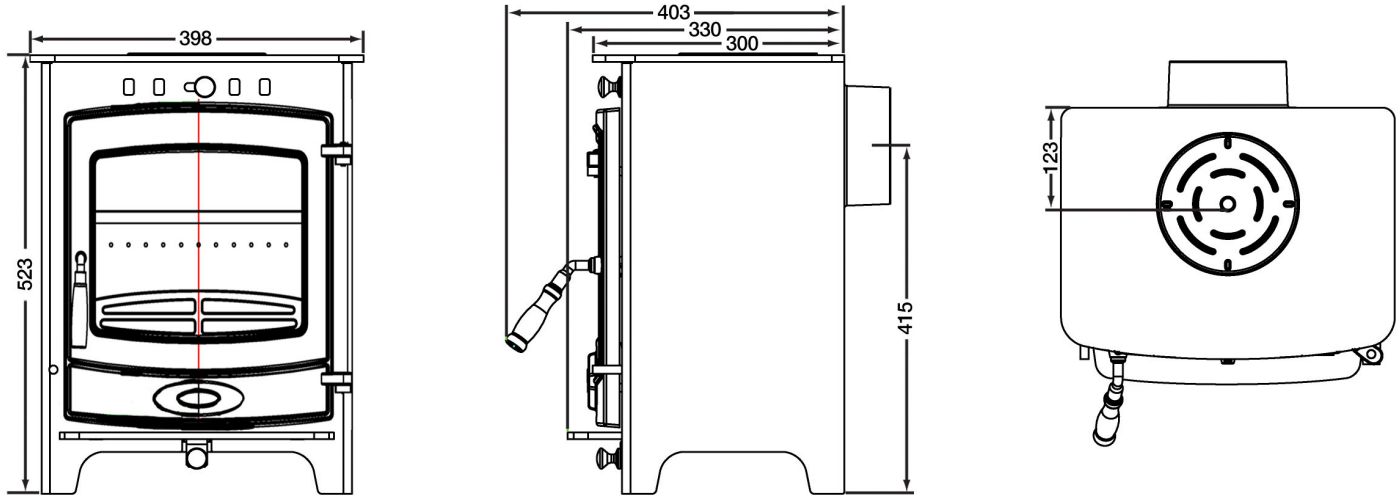

HENLEY STOVES

Yale 5kW Drawing

*All dimensions are correct at time of printing but may be subject to slight change.
Please confirm exact dimensions of your new stove prior to commencing installation works*

Height: 523mm | Width: 398mm | Depth: 300mm | Flue Dimensions: 125mm