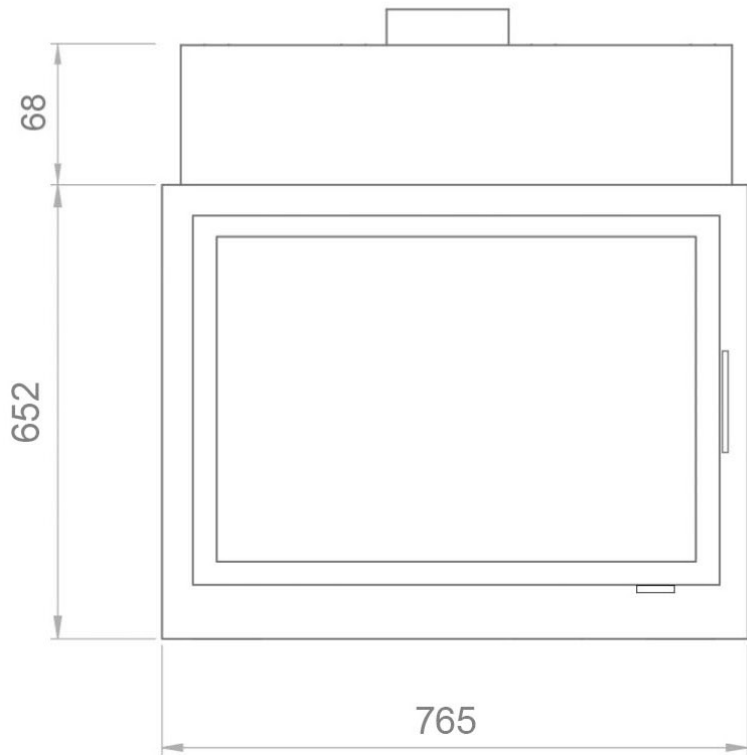

LISBON 700 DS - BOILER - DIMENSIONS

Front

Right Side

Top

Pipes
Internal Dimension = 33mm
External Dimension = 45mm

External Air
Internal Dimension = 95mm
External Dimension = 100mm

*All measurements in millimetres (MM)
All Dimensions are correct at time of publishing, but may be subject to slight change.
Please confirm exact dimensions before commencing any installation works

HEIGHT: 652MM | WIDTH: 765MM | DEPTH: 590 - 600MM*_(Adjustable) | FLUE SIZE: 153MM
BACKBOX HEIGHT: 730MM | BACKBOX WIDTH: 700MM