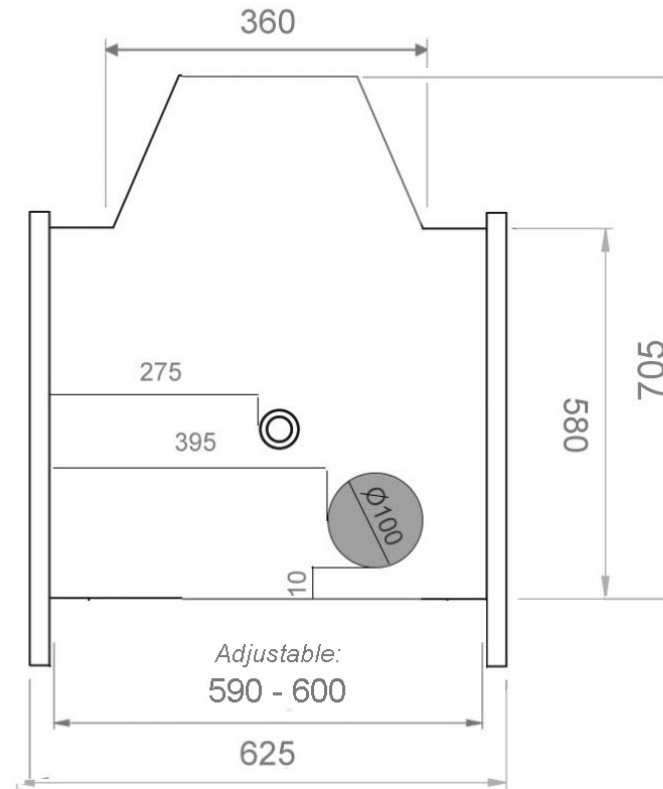

LISBON 700 DS - BOILER - DIMENSIONS

Front

Right Side

Top

Pipes
Internal Dimension = 33mm
External Dimension = 45mm

External Air
Internal Dimension = 95mm
External Dimension = 100mm

*All measurements in millimetres (MM)
All Dimensions are correct at time of publishing, but may be subject to slight change.
Please confirm exact dimensions before commencing any installation works

HEIGHT: 652MM | WIDTH: 765MM | DEPTH: 590 - 600MM*_(Adjustable) | FLUE SIZE: 153MM
BACKBOX HEIGHT: 730MM | BACKBOX WIDTH: 700MM