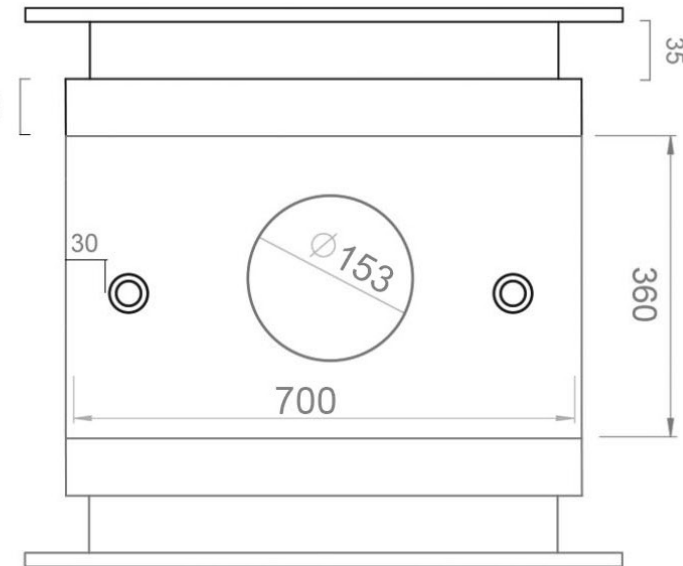

LISBON 700 DS - BOILER - DIMENSIONS

Front

Right Side

Top

Pipes
Internal Dimension = 33mm
External Dimension = 45mm

External Air
Internal Dimension = 95mm
External Dimension = 100mm

*All measurements in millimetres (MM)
All Dimensions are correct at time of publishing, but may be subject to slight change.
Please confirm exact dimensions before commencing any installation works

HEIGHT: 652MM | WIDTH: 765MM | DEPTH: 590 - 600MM*_(Adjustable) | FLUE SIZE: 153MM
BACKBOX HEIGHT: 730MM | BACKBOX WIDTH: 700MM