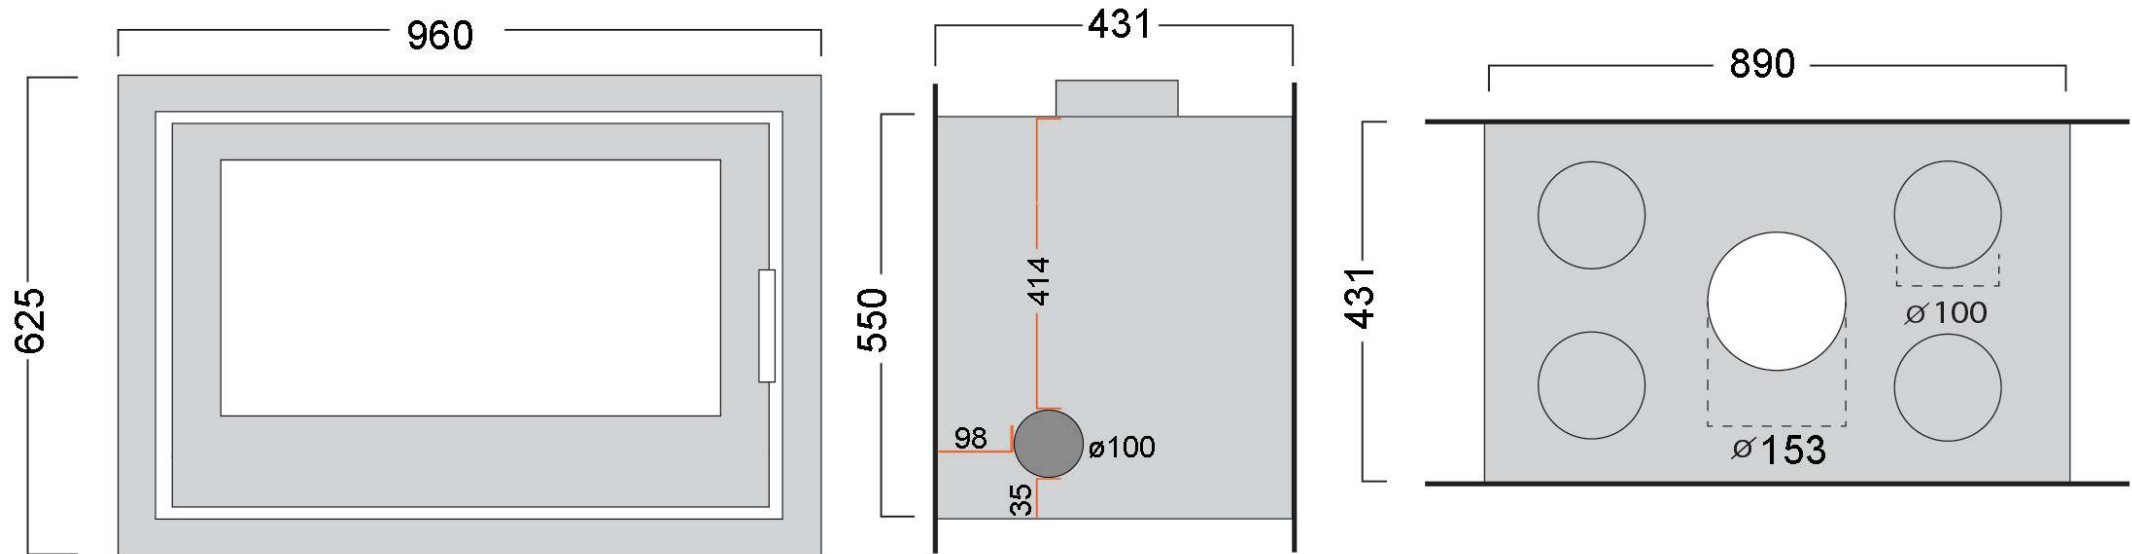

LISBON 900 DS - CASSETTE - DIMENSIONS

*All measurements in millimetres (MM)
All Dimensions are correct at time of publishing, but may be subject to slight change.
Please confirm exact dimensions before commencing installation works

HEIGHT: 625mm | WIDTH: 960mm | DEPTH: 370mm FLUE SIZE: 153MM
BACKBOX HEIGHT: 550MM | BACKBOX WIDTH: 890MM