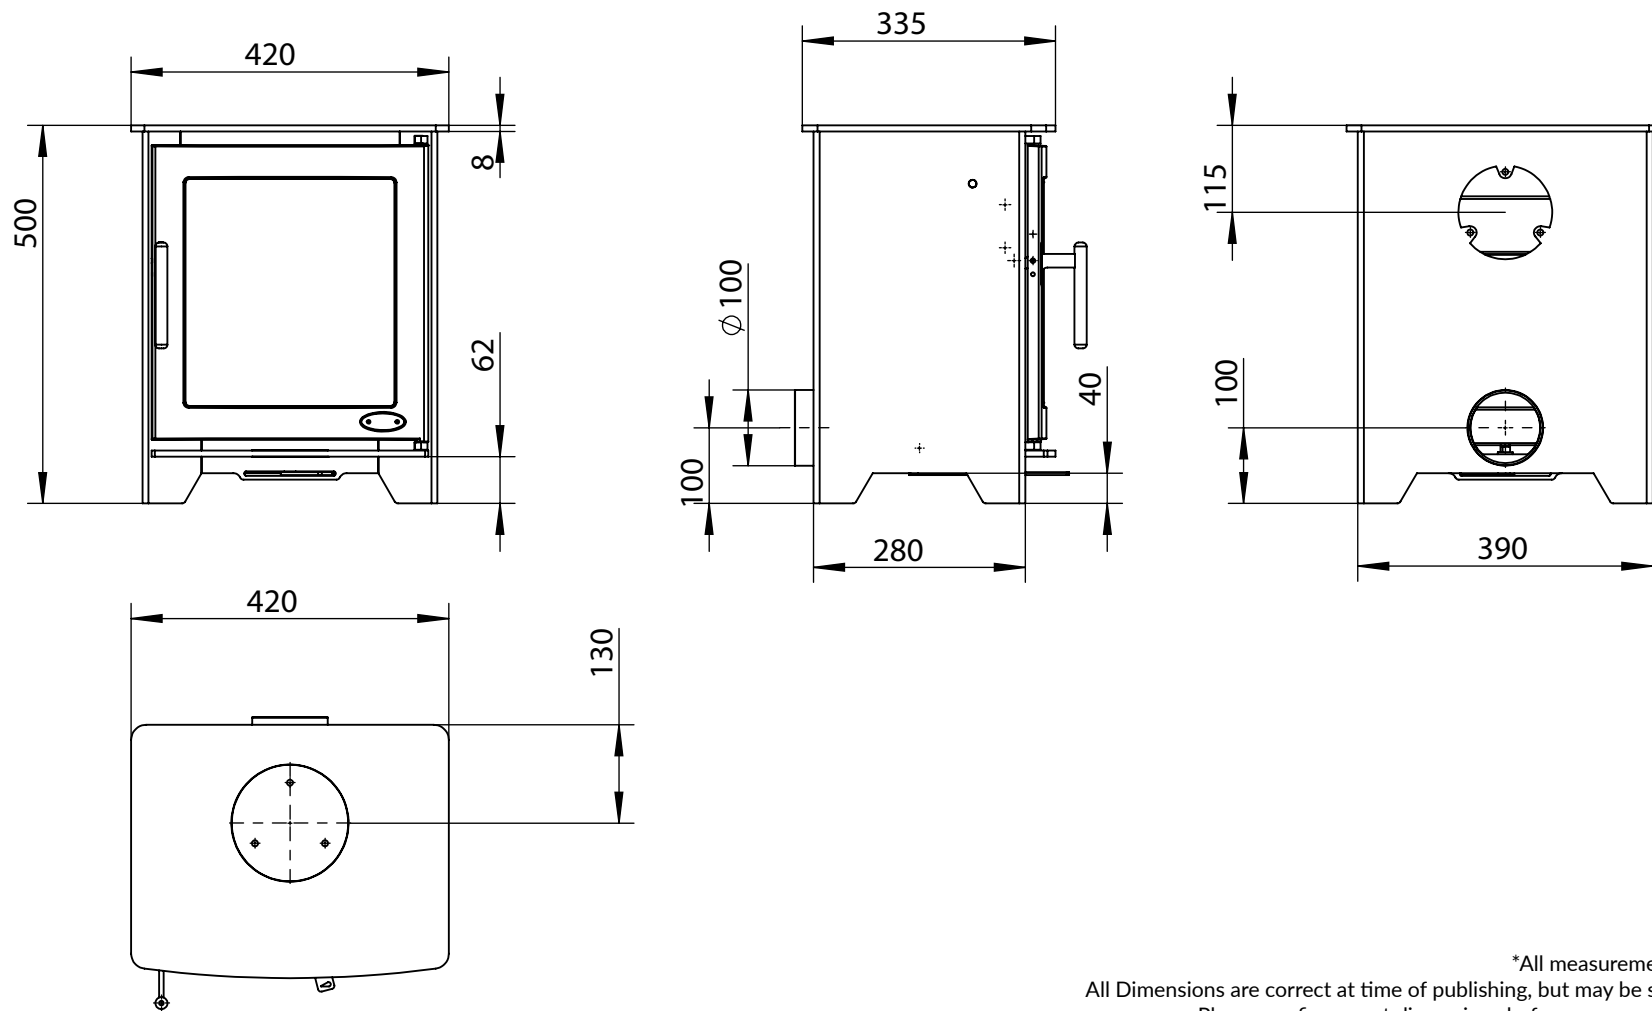

DALEWOOD 4.9 kW - DIMENSIONS

*All measurements in millimetres (MM)
All Dimensions are correct at time of publishing, but may be subject to slight change.
Please confirm exact dimensions before commencing installation works

HEIGHT: 500mm | WIDTH: 420mm | DEPTH: 335mm | FLUE SIZE: 125mm