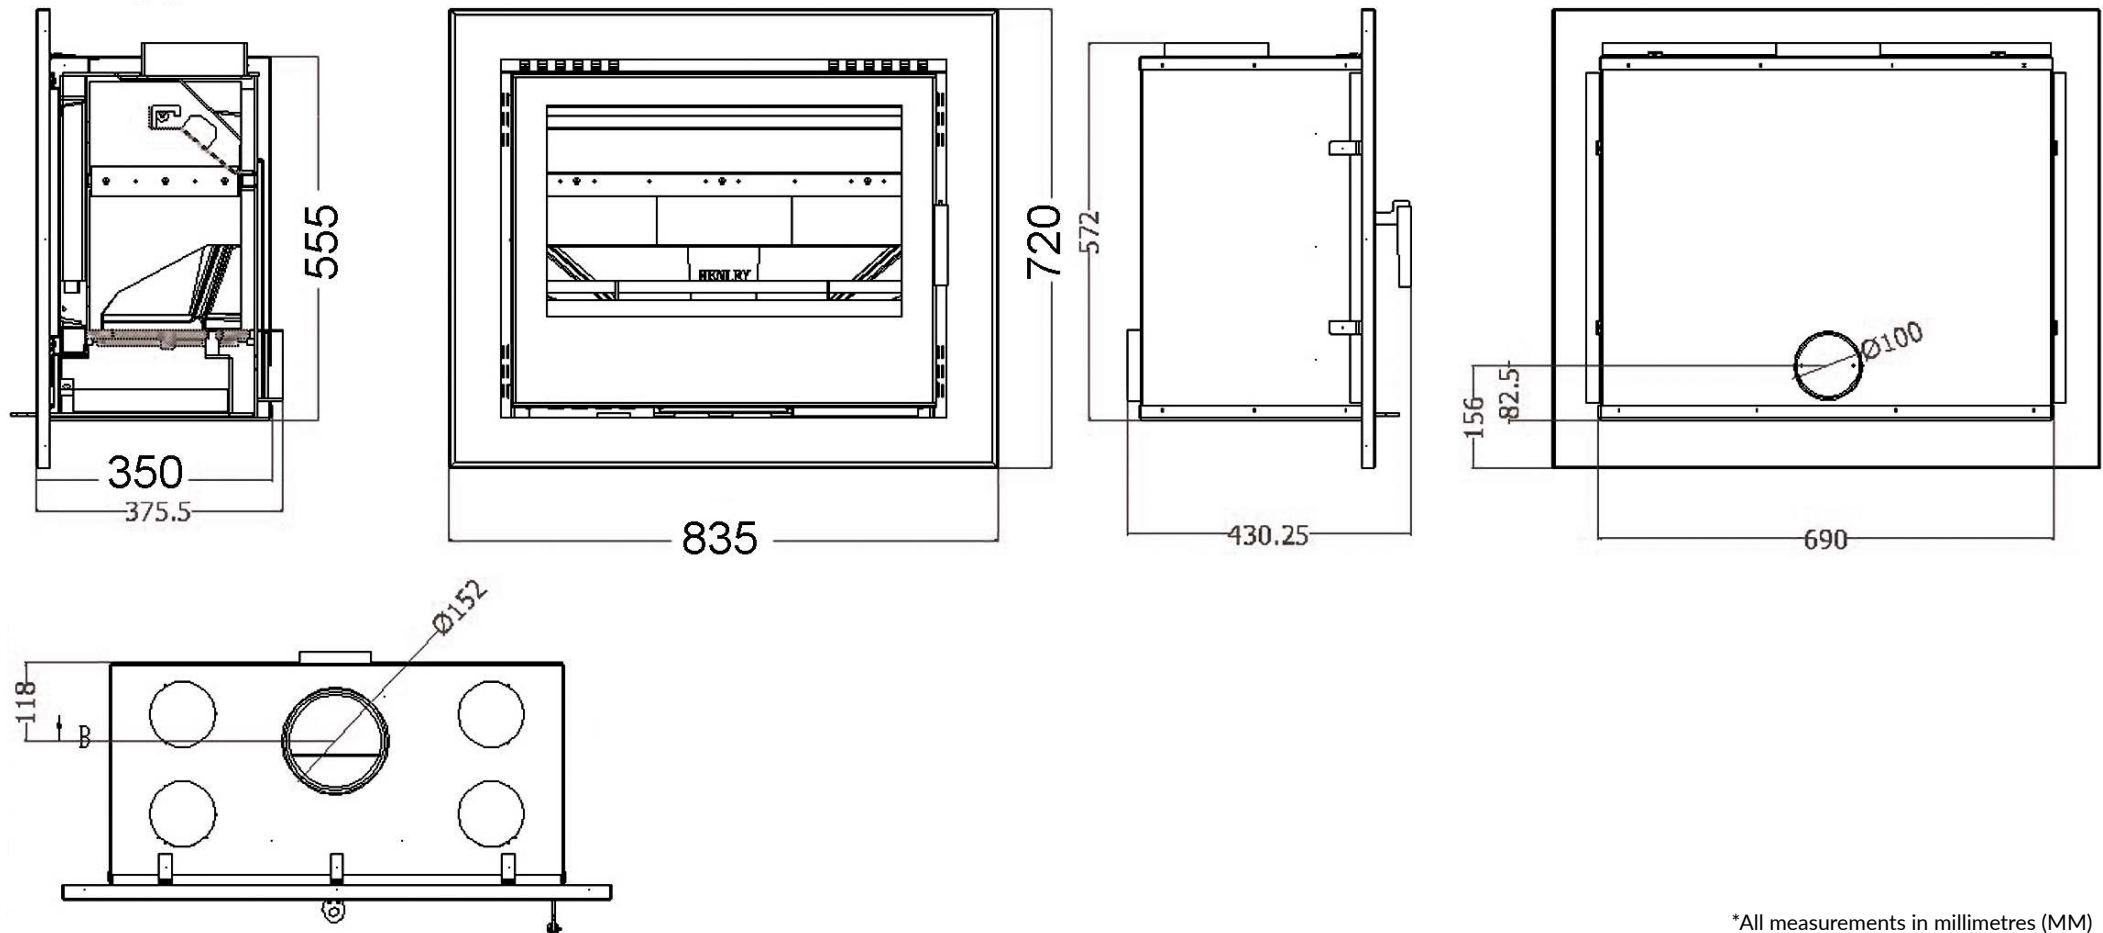

ATHENS 700 - CASSETTE - DIMENSIONS

*All measurements in millimetres (MM)
All Dimensions are correct at time of publishing, but may be subject to slight change.
Please confirm exact dimensions before commencing installation works

HEIGHT: 720mm | WIDTH: 835mm | DEPTH: 350mm | FLUE SIZE: 153mm
BACK-BOX HEIGHT: 555mm | BACK-BOX WIDTH: 690mm