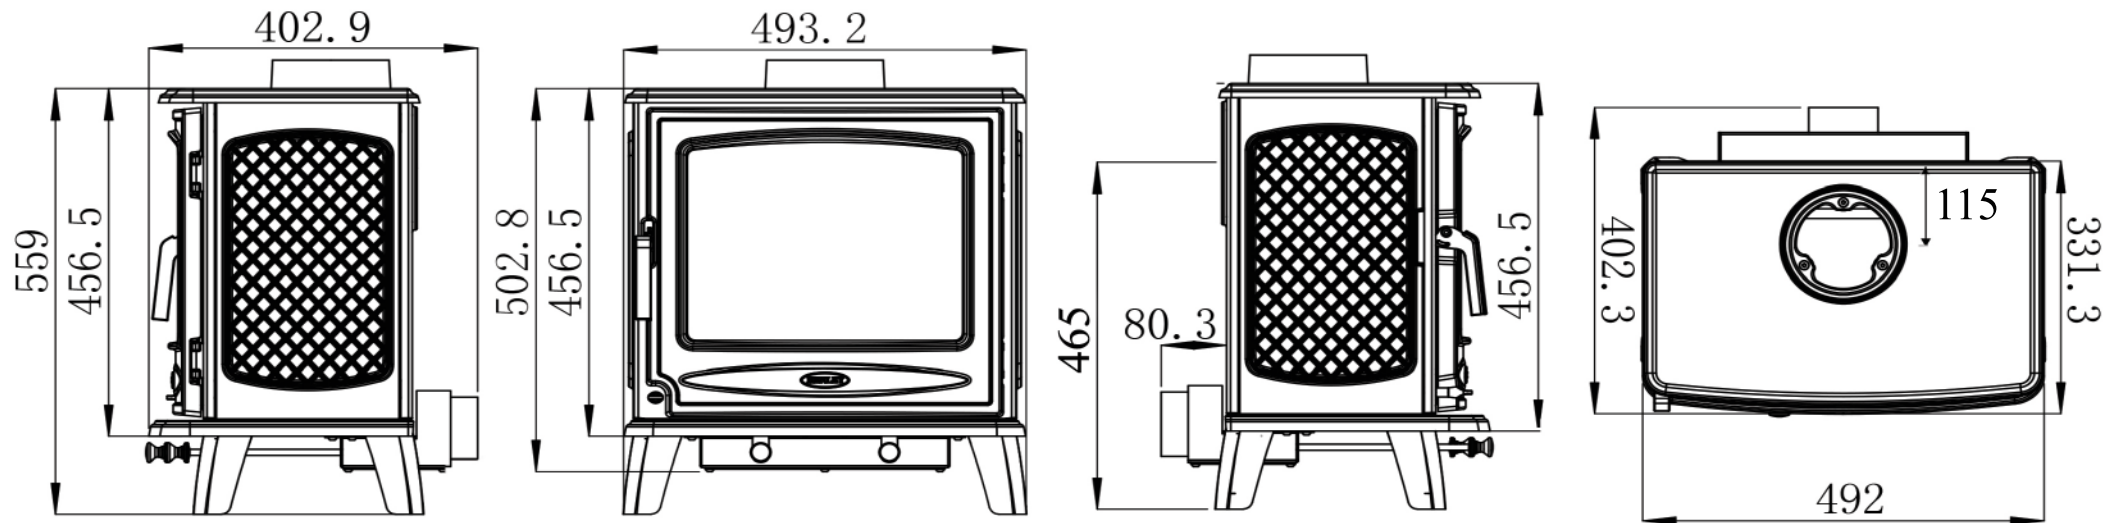

# ASCOT 7kW - ROOM HEATER - DIMENSIONS

\*All measurements in millimetres (MM)  
All Dimensions are correct at time of publishing, but may be subject to slight change.  
Please confirm exact dimensions before commencing installation works

HEIGHT: 559mm | WIDTH: 494mm | DEPTH: 332mm | FLUE SIZE: 125mm