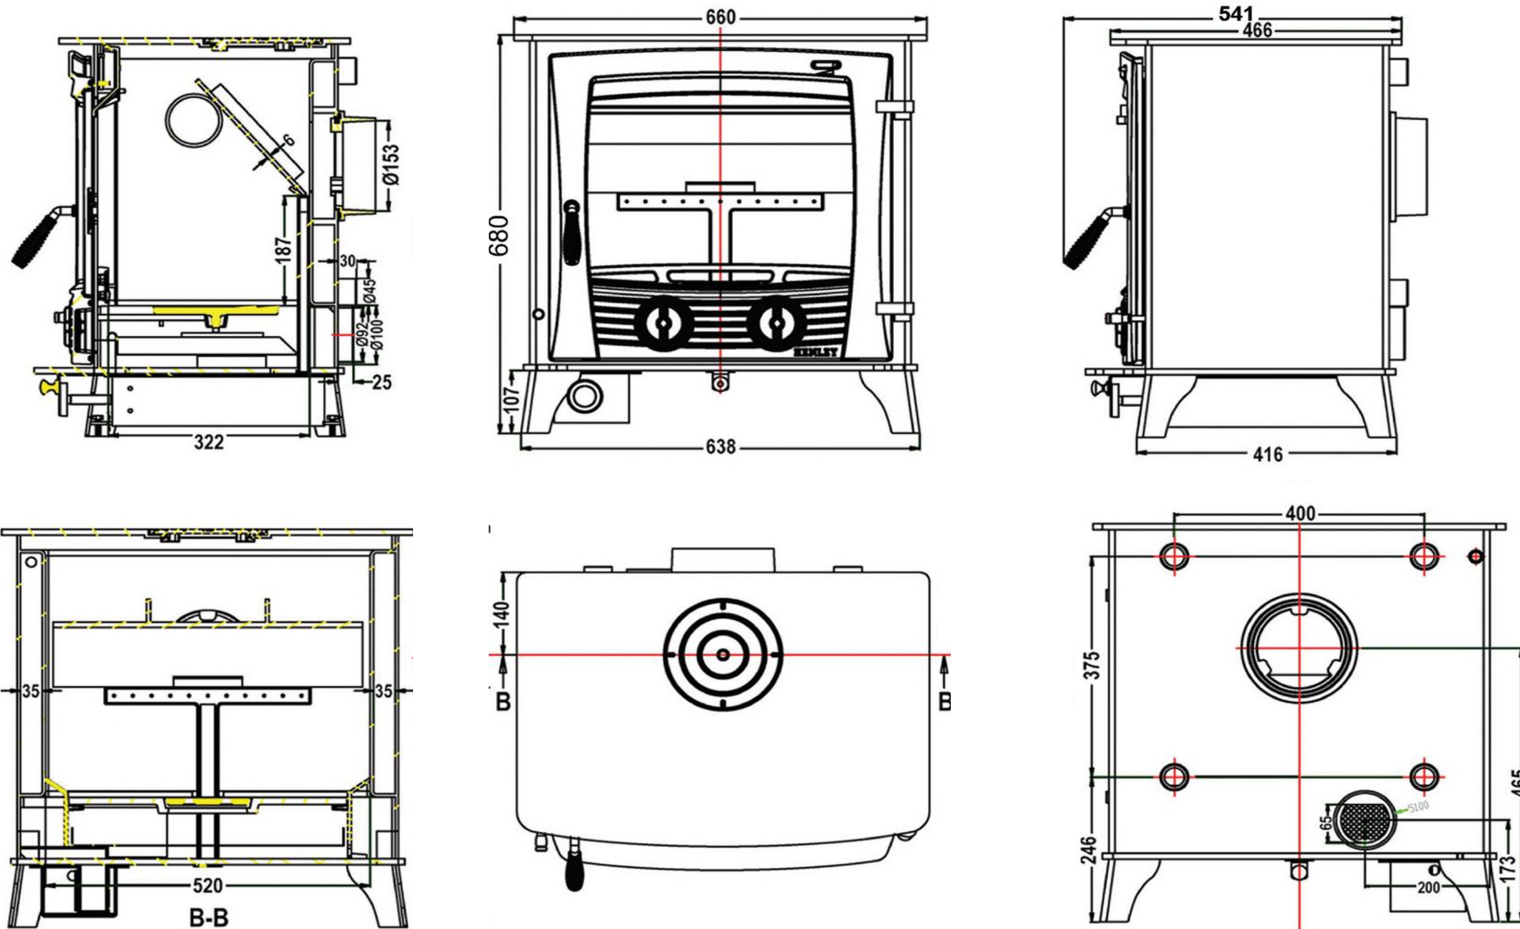

# DRUID 21kW - BOILER - DIMENSIONS

\*All measurements in millimetres (MM)  
All Dimensions are correct at time of publishing, but may be subject to slight change.  
Please confirm exact dimensions before commencing installation works

HEIGHT: 680mm | WIDTH: 660mm | DEPTH: 465mm | FLUE SIZE: 153mm