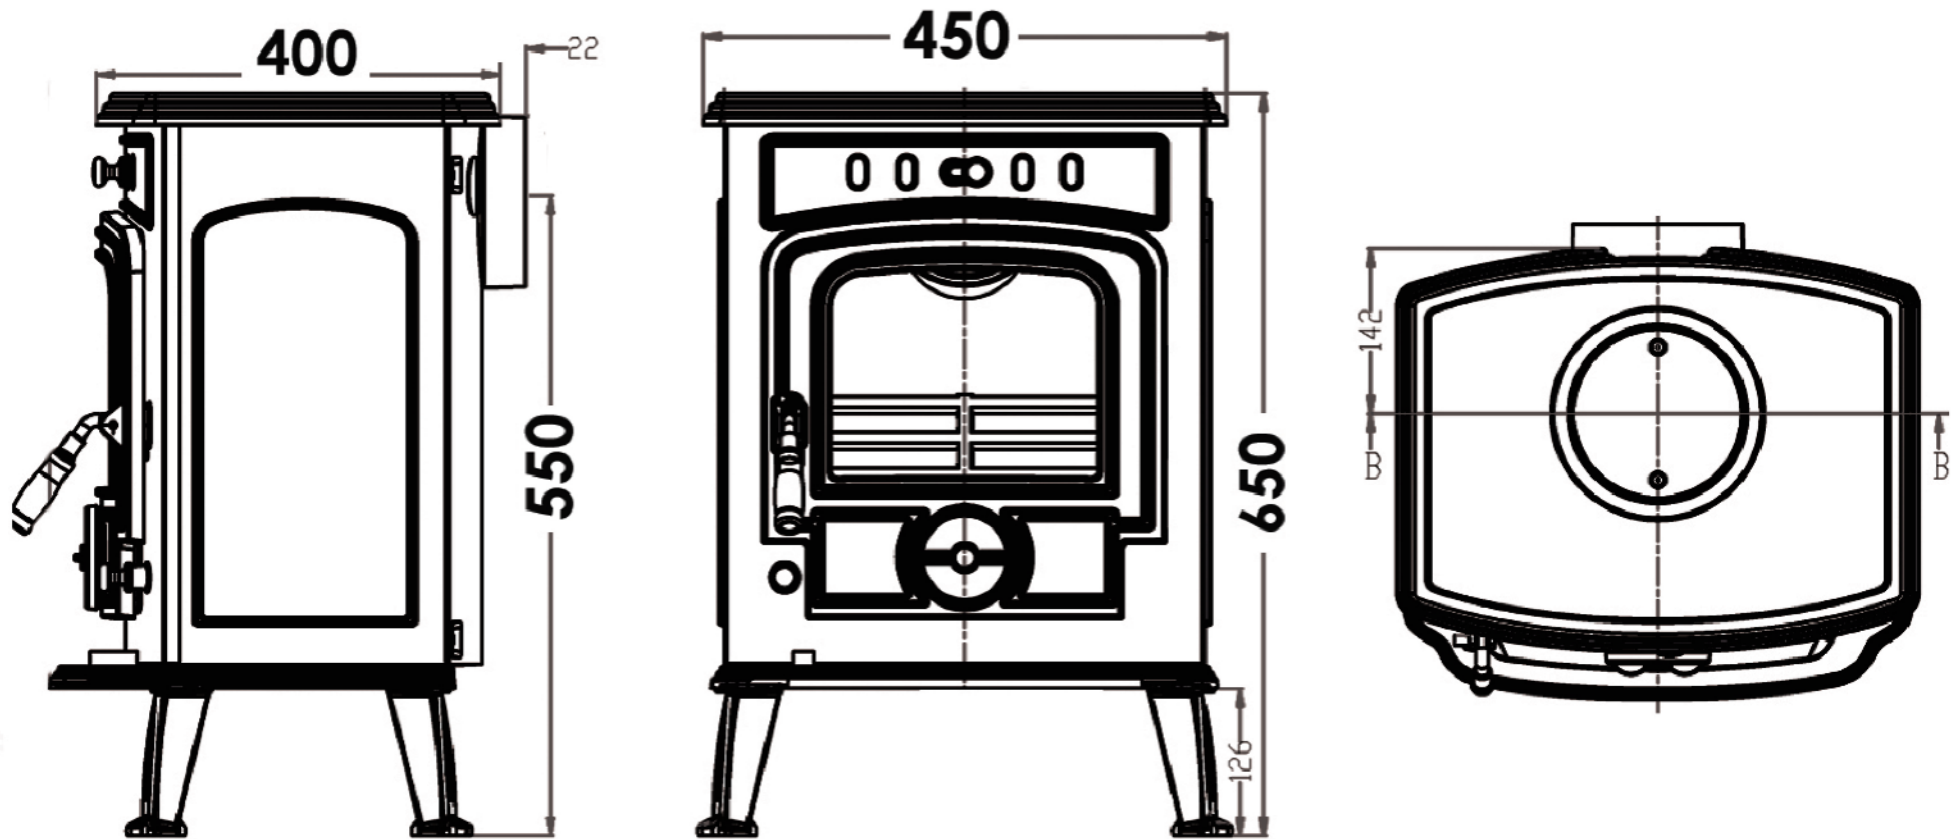

ARAN - FREESTANDING - DIMENSIONS

*All measurements in millimetres (MM)
All Dimensions are correct at time of publishing, but may be subject to slight change.
Please confirm exact dimensions before commencing installation works

HEIGHT: 650mm | WIDTH: 450mm | DEPTH: 400mm | FLUE SIZE: 125mm