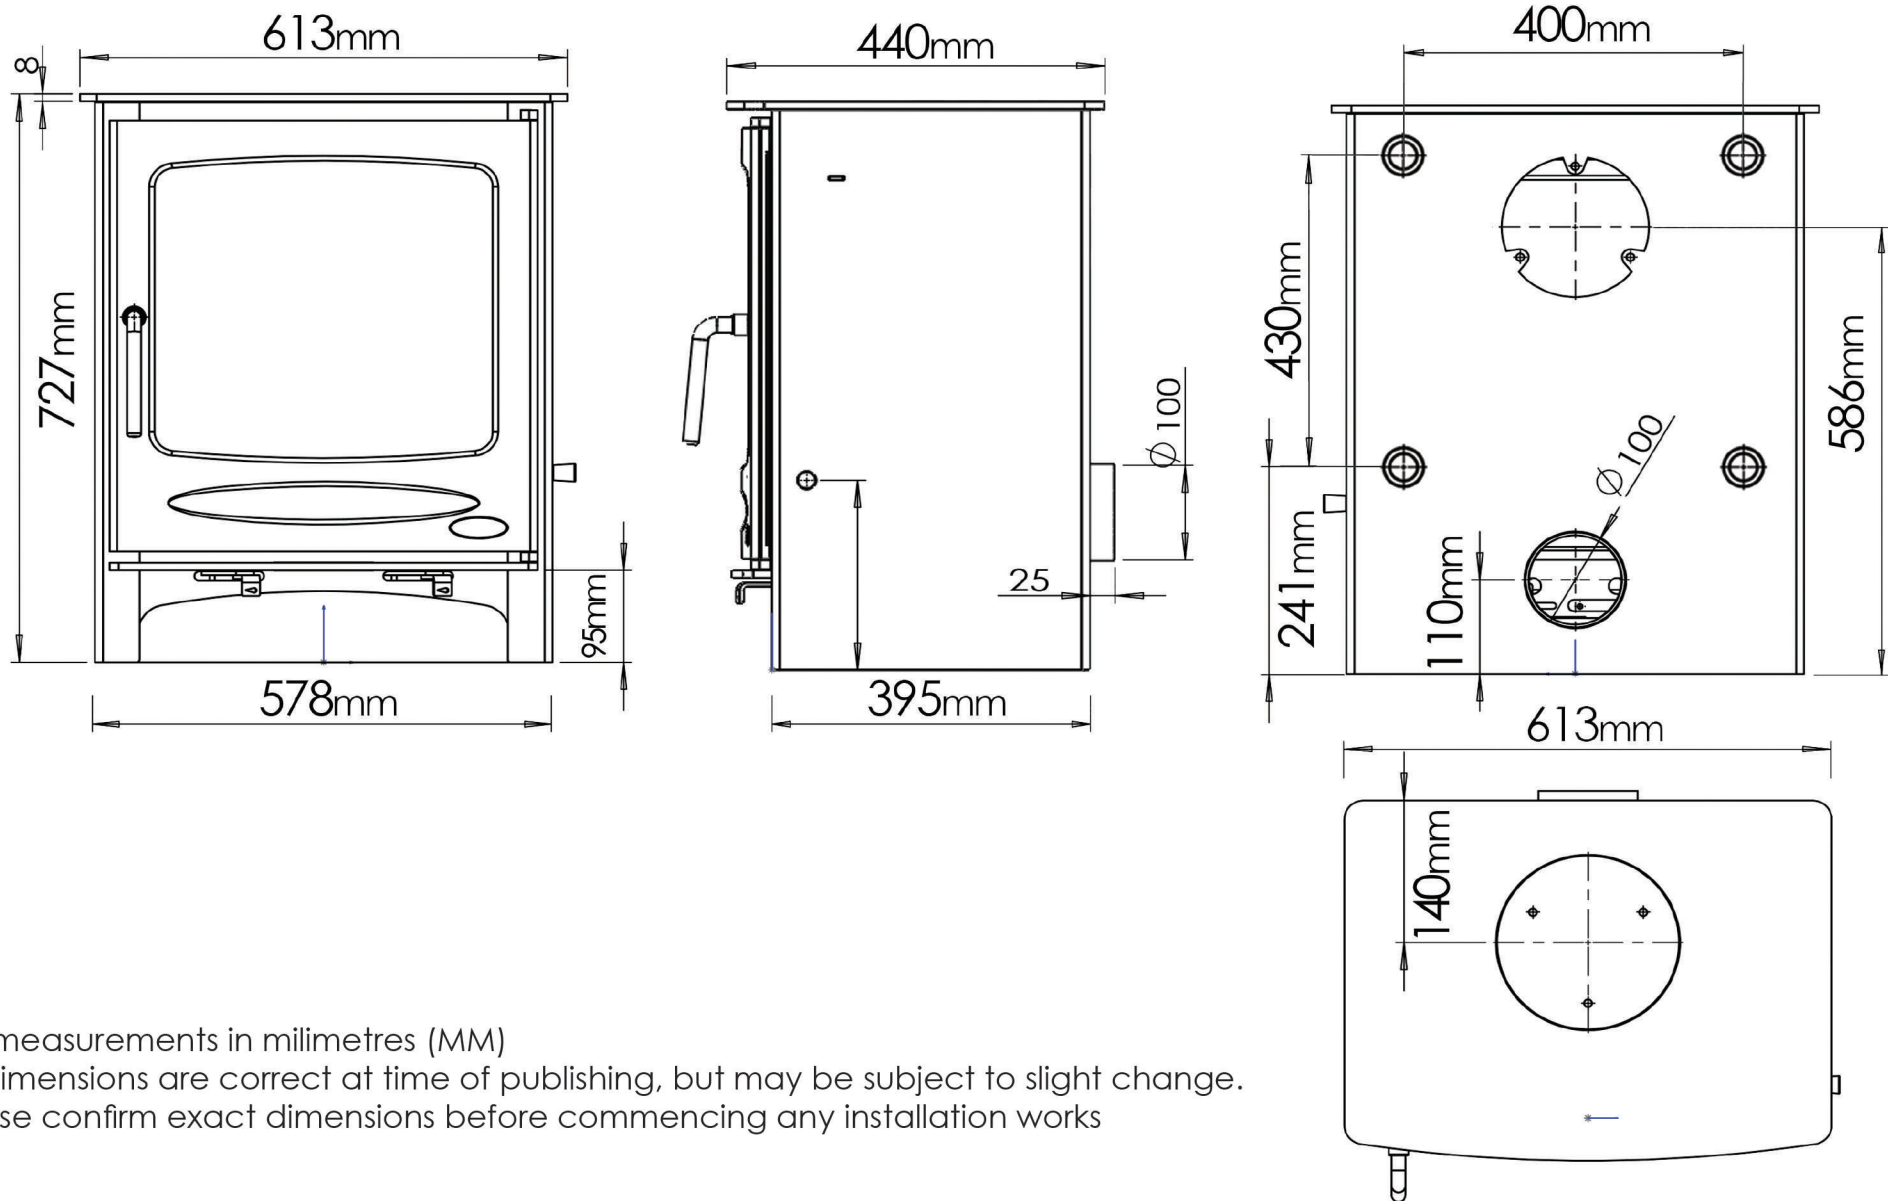

SHERWOOD 21kW - BOILER - DIMENSIONS

*All measurements in millimetres (MM)

All Dimensions are correct at time of publishing, but may be subject to slight change.
Please confirm exact dimensions before commencing any installation works

HEIGHT: 727MM | WIDTH: 613MM | DEPTH: 440MM | FLUE SIZE: 153MM