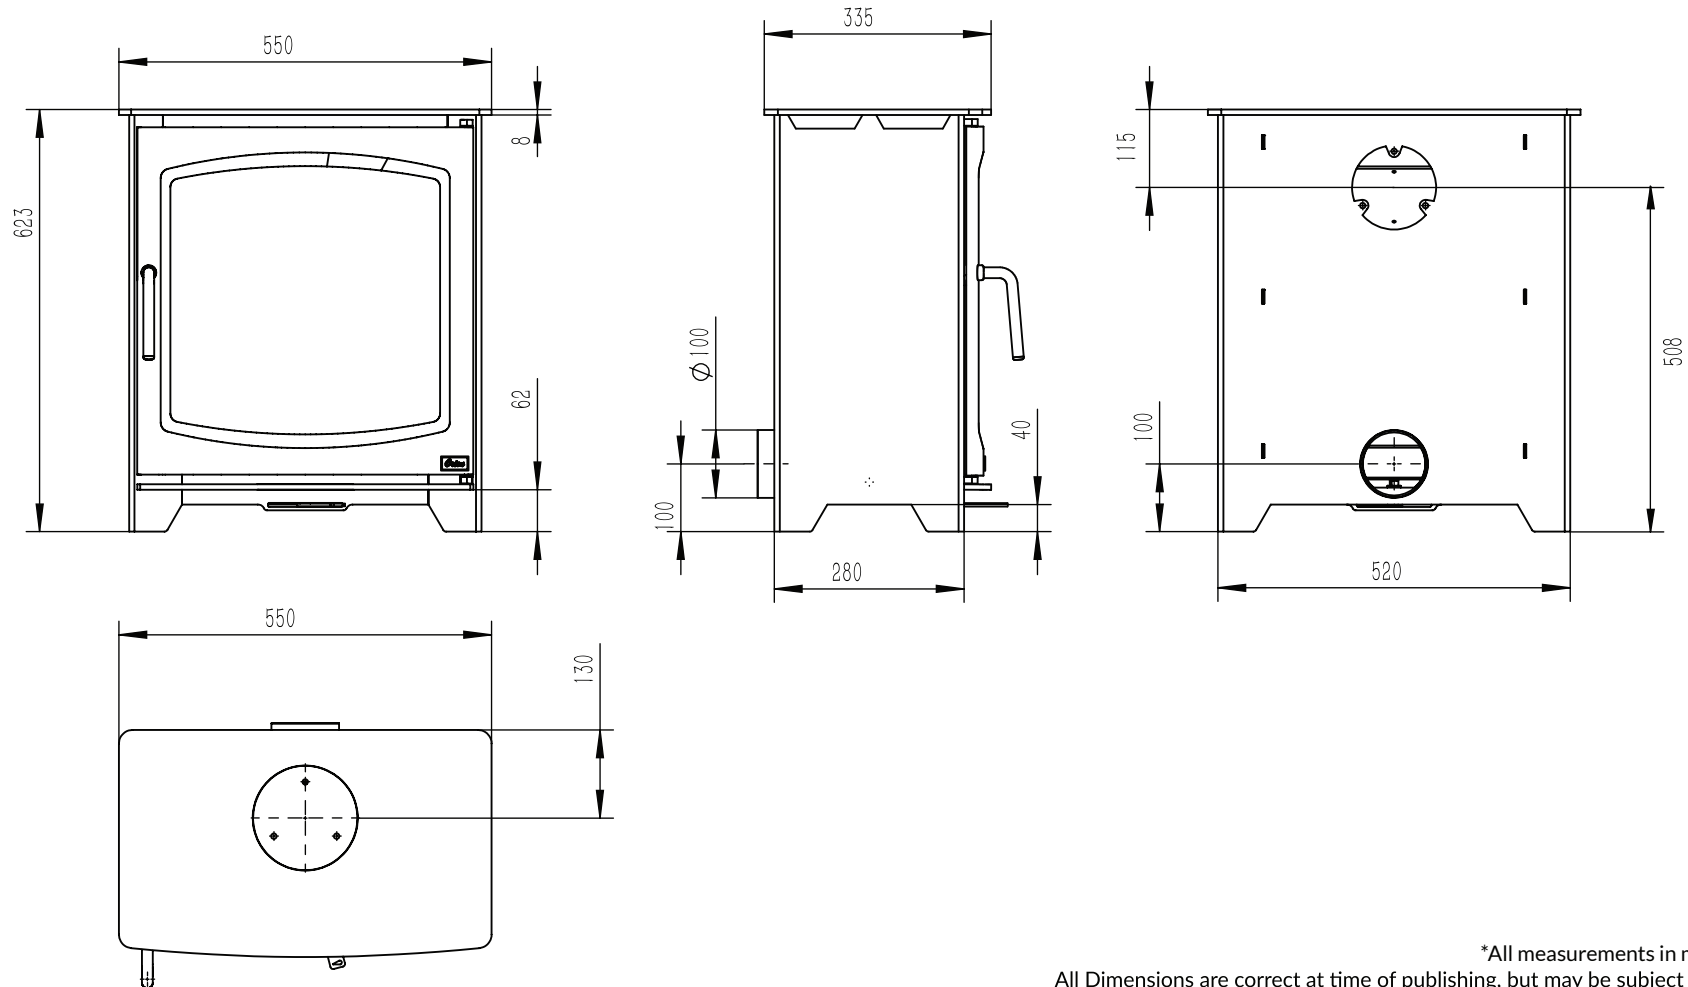

AVON - DIMENSIONS

*All measurements in millimetres (MM)
All Dimensions are correct at time of publishing, but may be subject to slight change.
Please confirm exact dimensions before commencing installation works

HEIGHT: 623mm | WIDTH: 550mm | DEPTH: 335mm | FLUE SIZE: 125mm