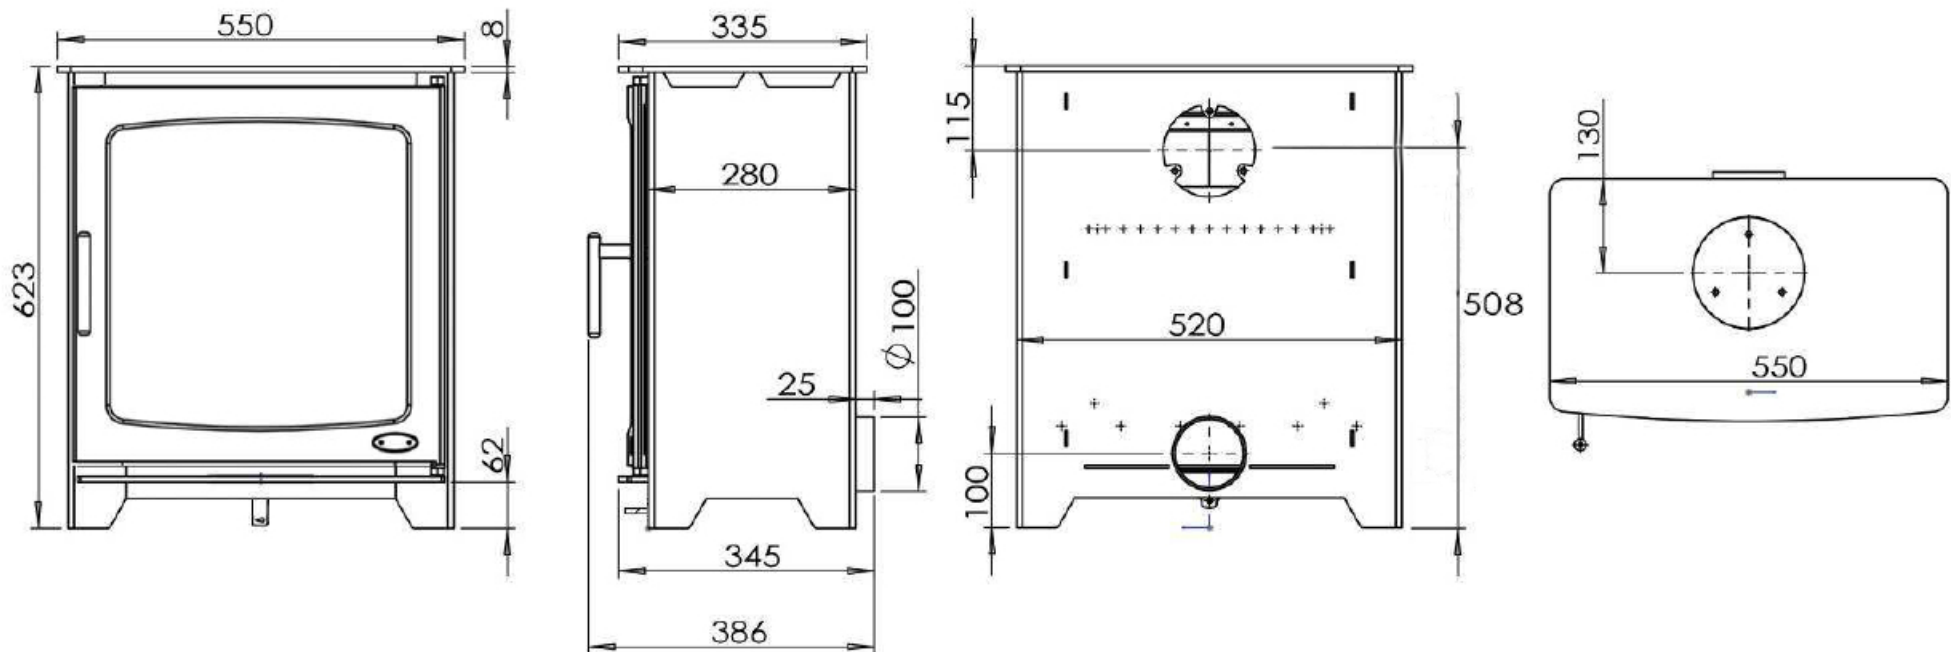

HAZELWOOD 5kW - LANDSCAPE - DIMENSIONS

*All measurements in millimetres (MM)

All Dimensions are correct at time of publishing, but may be subject to slight change.
Please confirm exact dimensions before commencing installation works

HEIGHT: 623mm | WIDTH: 550mm | DEPTH: 335mm | FLUE SIZE: 125mm