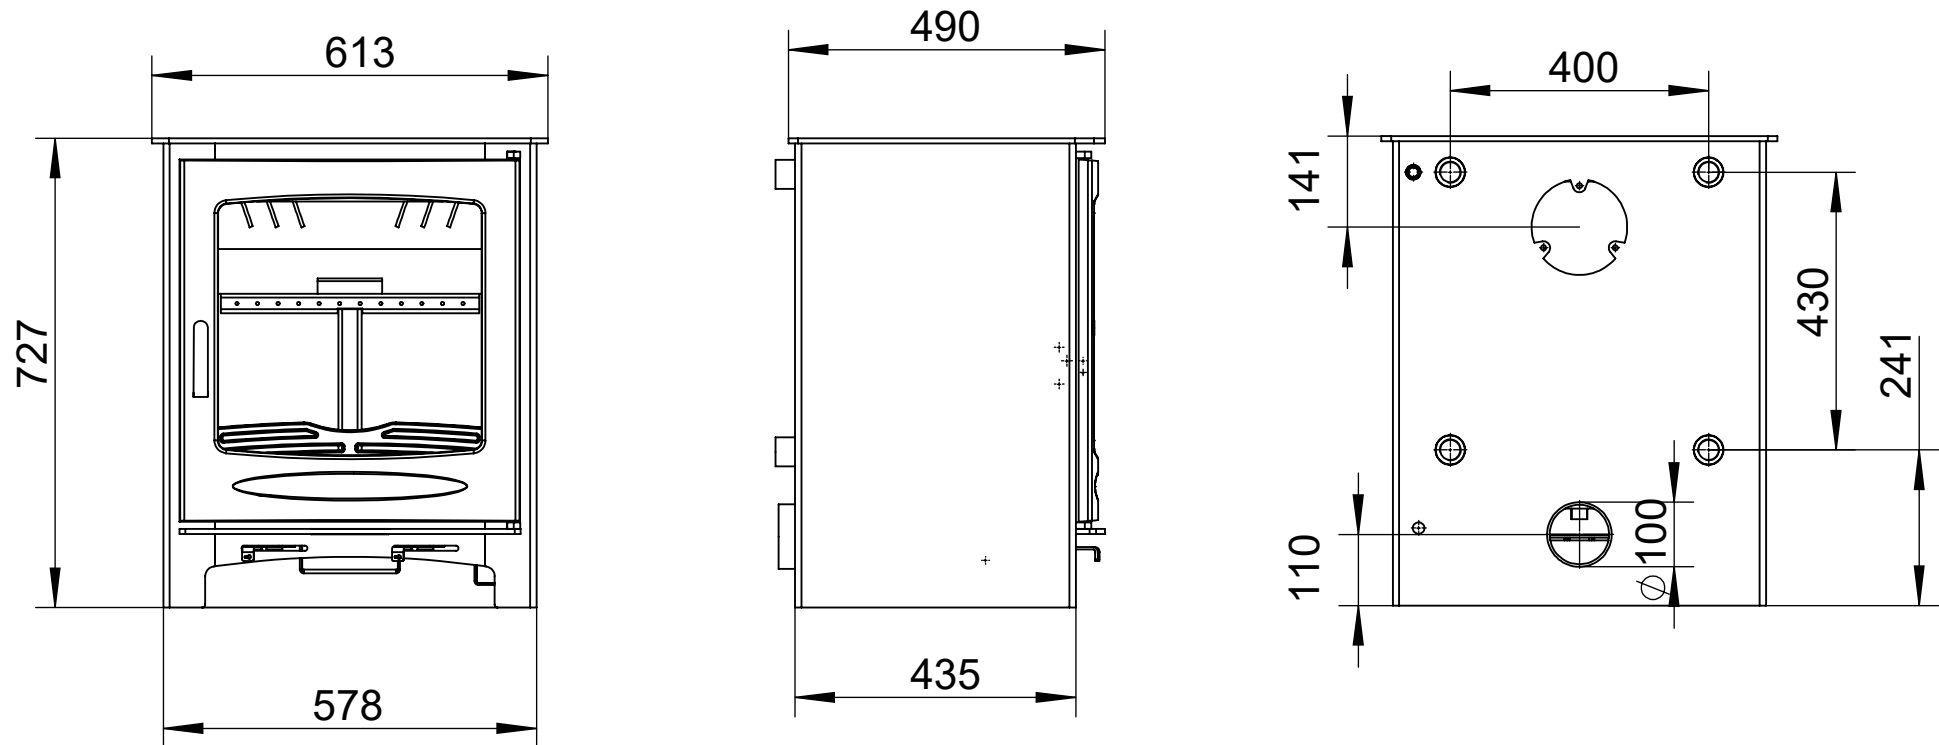

SHERWOOD 25kW BOILER - DIMENSIONS

*All measurements in millimetres (MM)

All Dimensions are correct at time of publishing, but may be subject to slight change.
Please confirm exact dimensions before commencing installation works

HEIGHT: 727mm | WIDTH: 613mm | DEPTH: 490mm | FLUE SIZE: 153mm