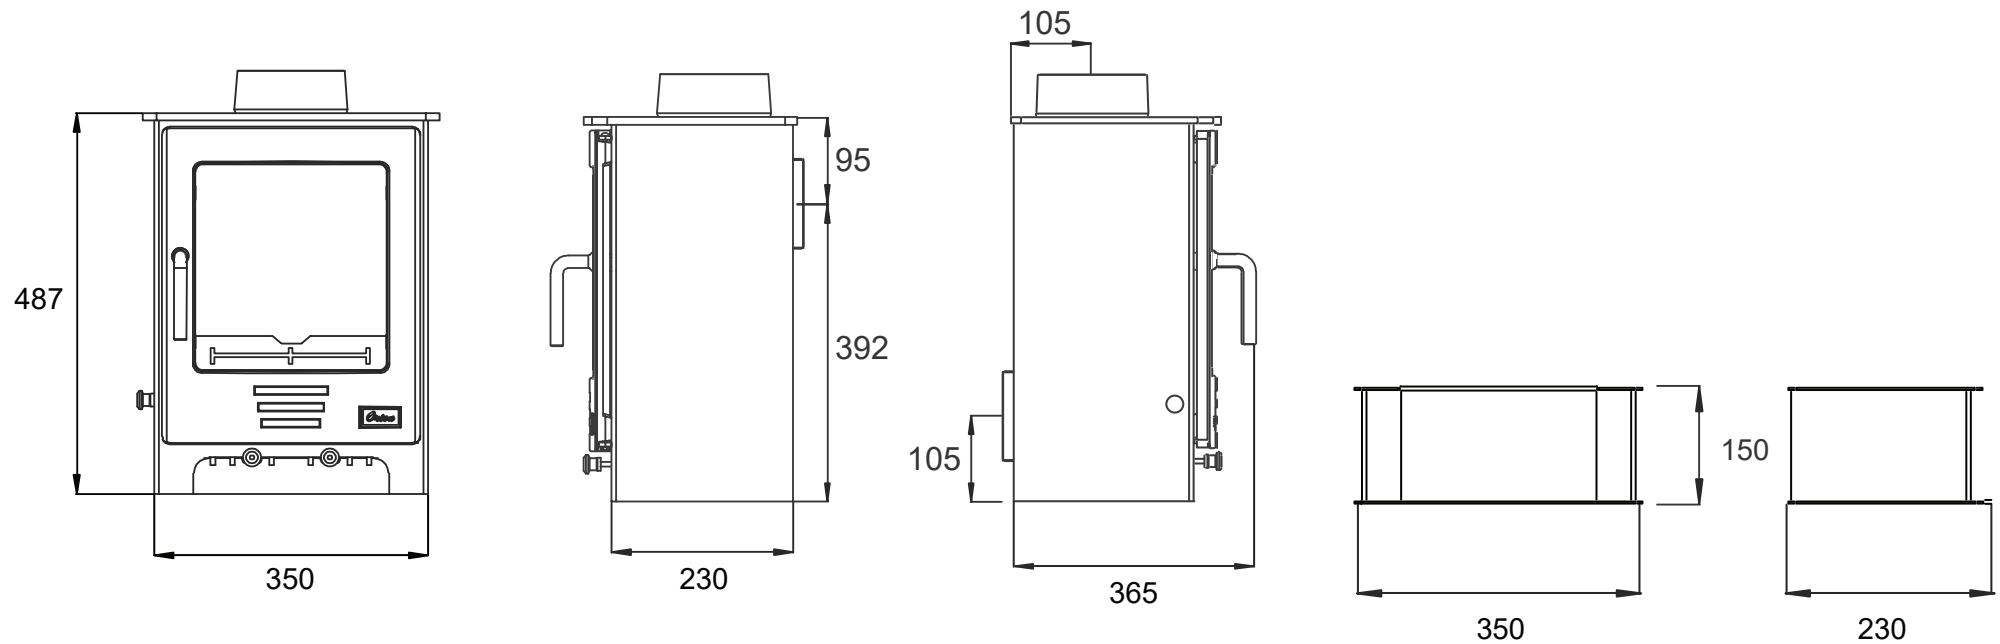

SEVERN 4 & LOGSTORE - DIMENSIONS

*All measurements in millimetres (MM)
All Dimensions are correct at time of publishing, but may be subject to slight change.
Please confirm exact dimensions before commencing installation works

HEIGHT: 487mm | WIDTH: 350mm | DEPTH: 230mm | FLUE SIZE: 125mm