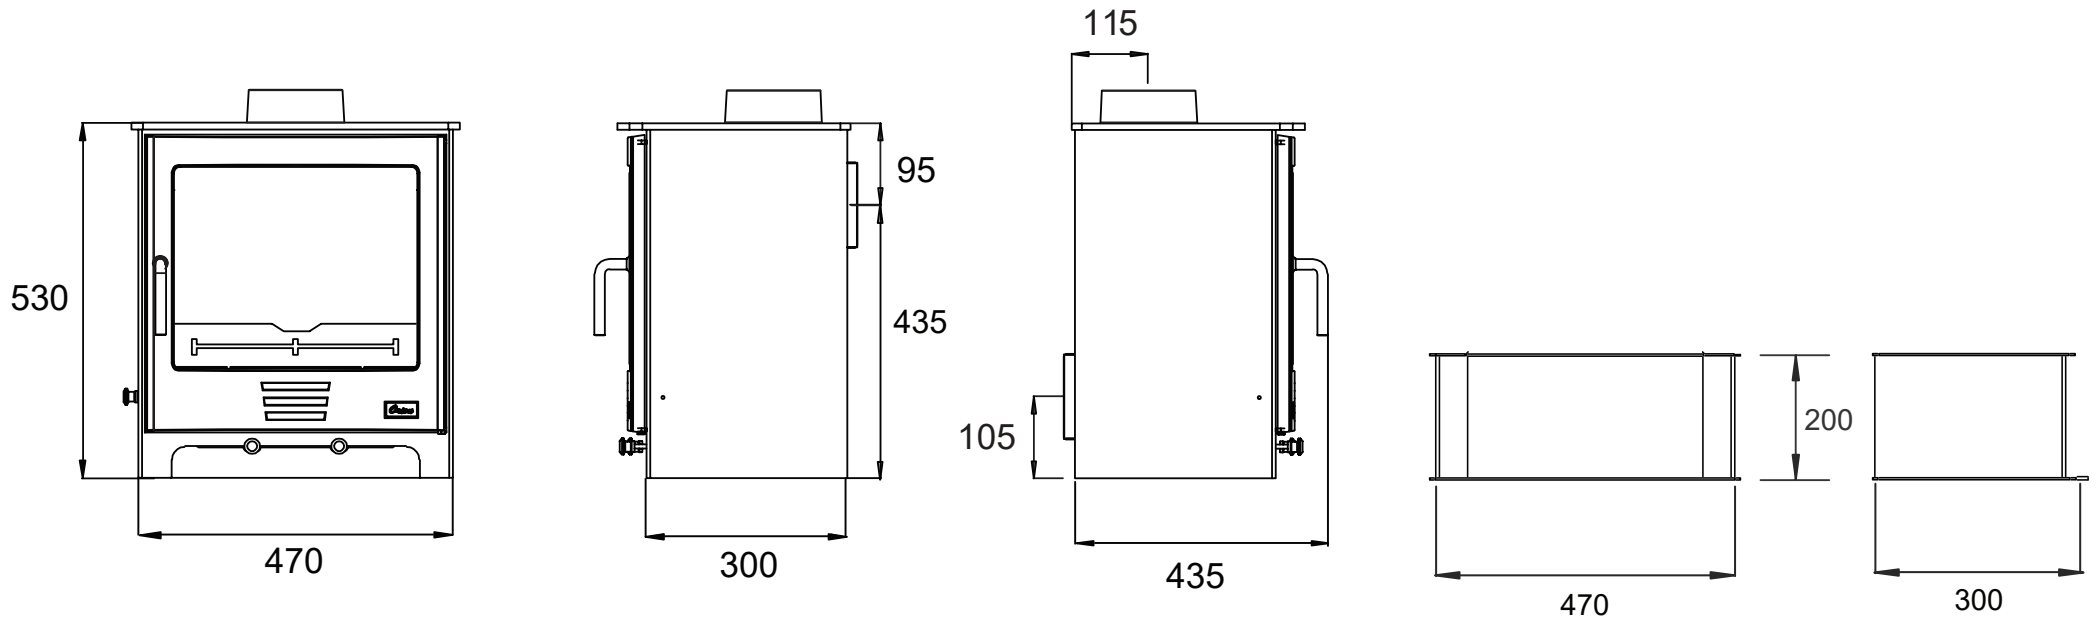

# SEVERN 8 & LOGSTORE - DIMENSIONS

\*All measurements in millimetres (MM)  
All Dimensions are correct at time of publishing, but may be subject to slight change.  
Please confirm exact dimensions before commencing installation works

HEIGHT: 530mm | WIDTH: 470mm | DEPTH: 300mm | FLUE SIZE: 125mm