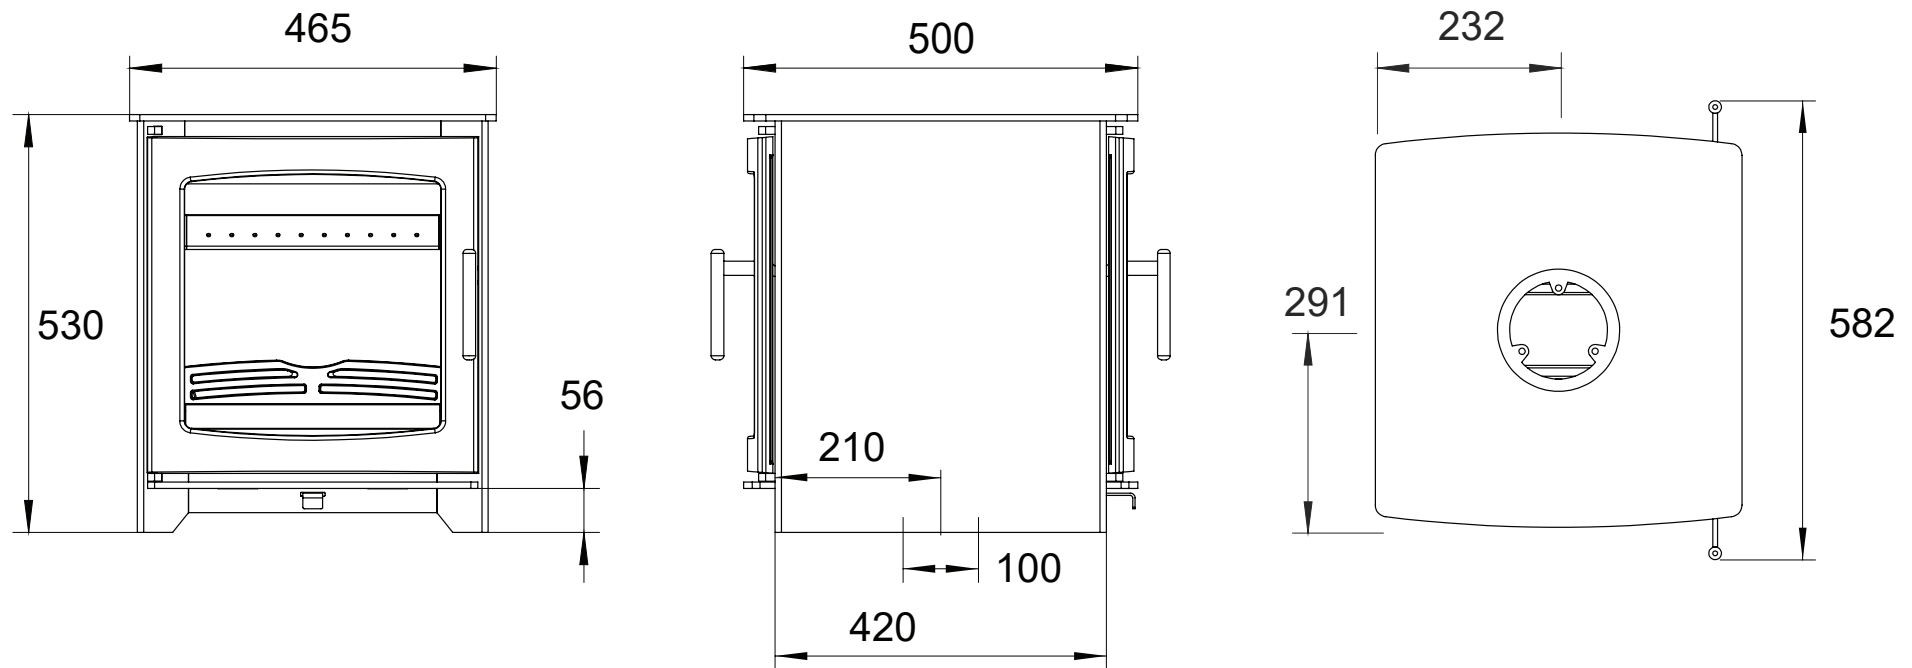

HAZELWOOD DOUBLESIDE - DIMENSIONS

*All measurements in millimetres (MM)
All Dimensions are correct at time of publishing, but may be subject to slight change.
Please confirm exact dimensions before commencing installation works

HEIGHT: 530mm | WIDTH: 465mm | DEPTH: 500mm | FLUE SIZE: 127mm