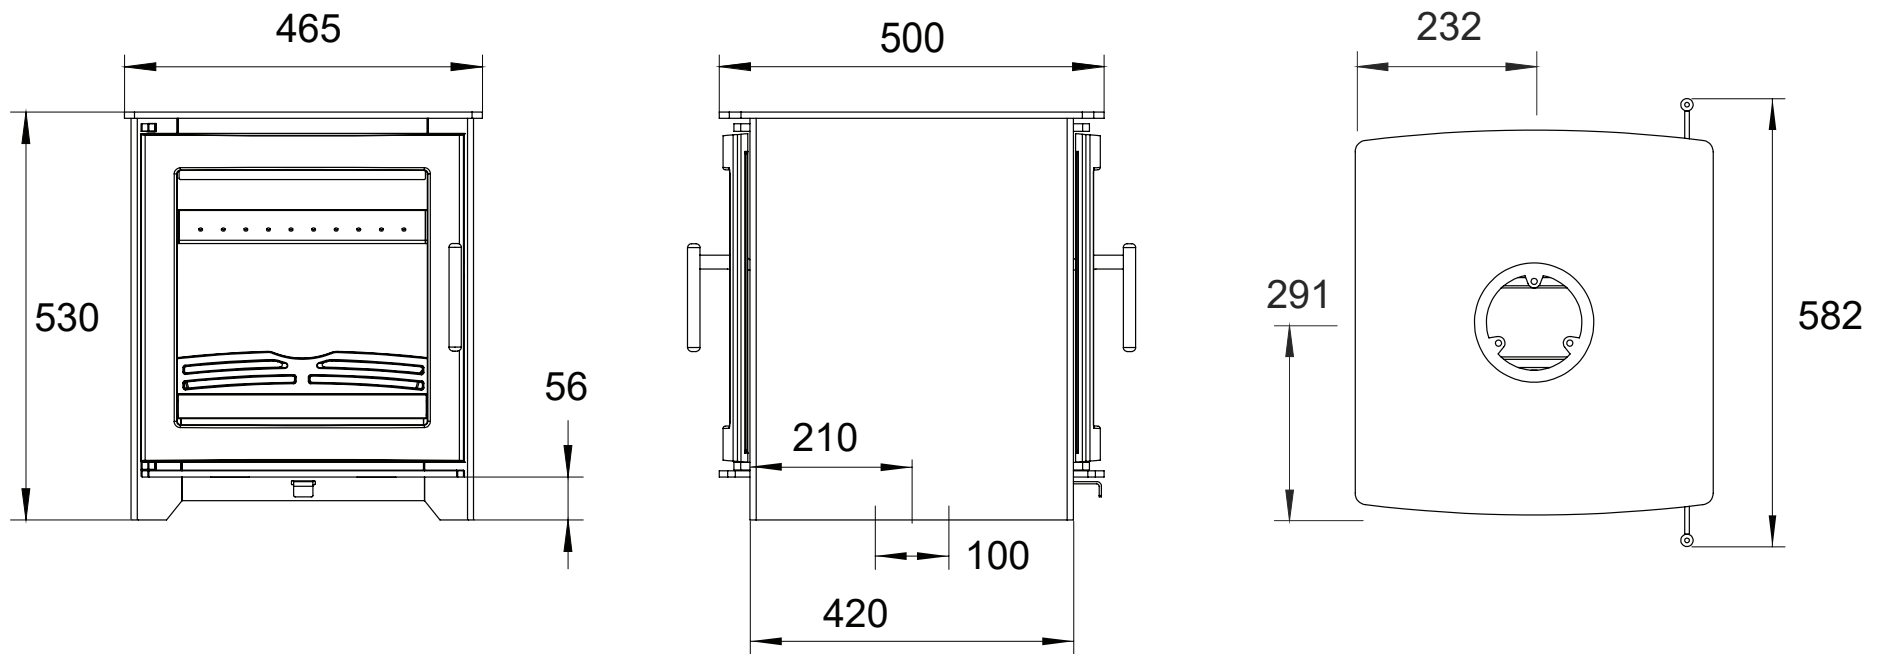

DALEWOOD DOUBLESIDE - DIMENSIONS

*All measurements in millimetres (MM)
All Dimensions are correct at time of publishing, but may be subject to slight change.
Please confirm exact dimensions before commencing installation works

HEIGHT: 530mm | WIDTH: 465mm | DEPTH: 500mm | FLUE SIZE: 127mm