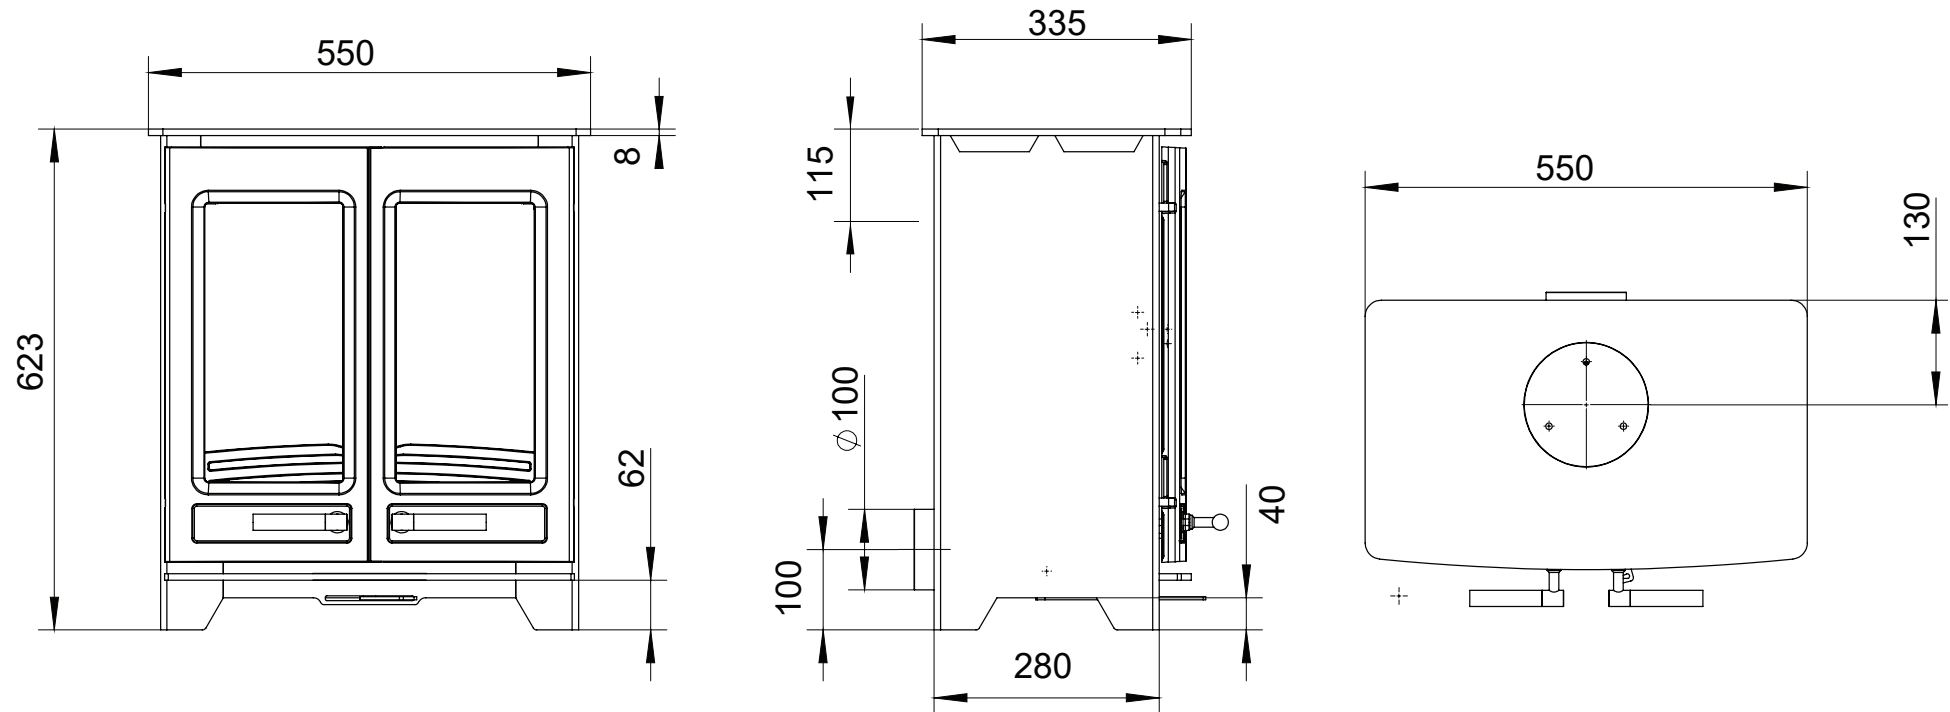

# HAMPTON 5 - DIMENSIONS

\*All measurements in millimetres (MM)  
All Dimensions are correct at time of publishing, but may be subject to slight change.  
Please confirm exact dimensions before commencing installation works

HEIGHT: 623mm | WIDTH: 550mm | DEPTH: 335mm | FLUE SIZE: 127mm