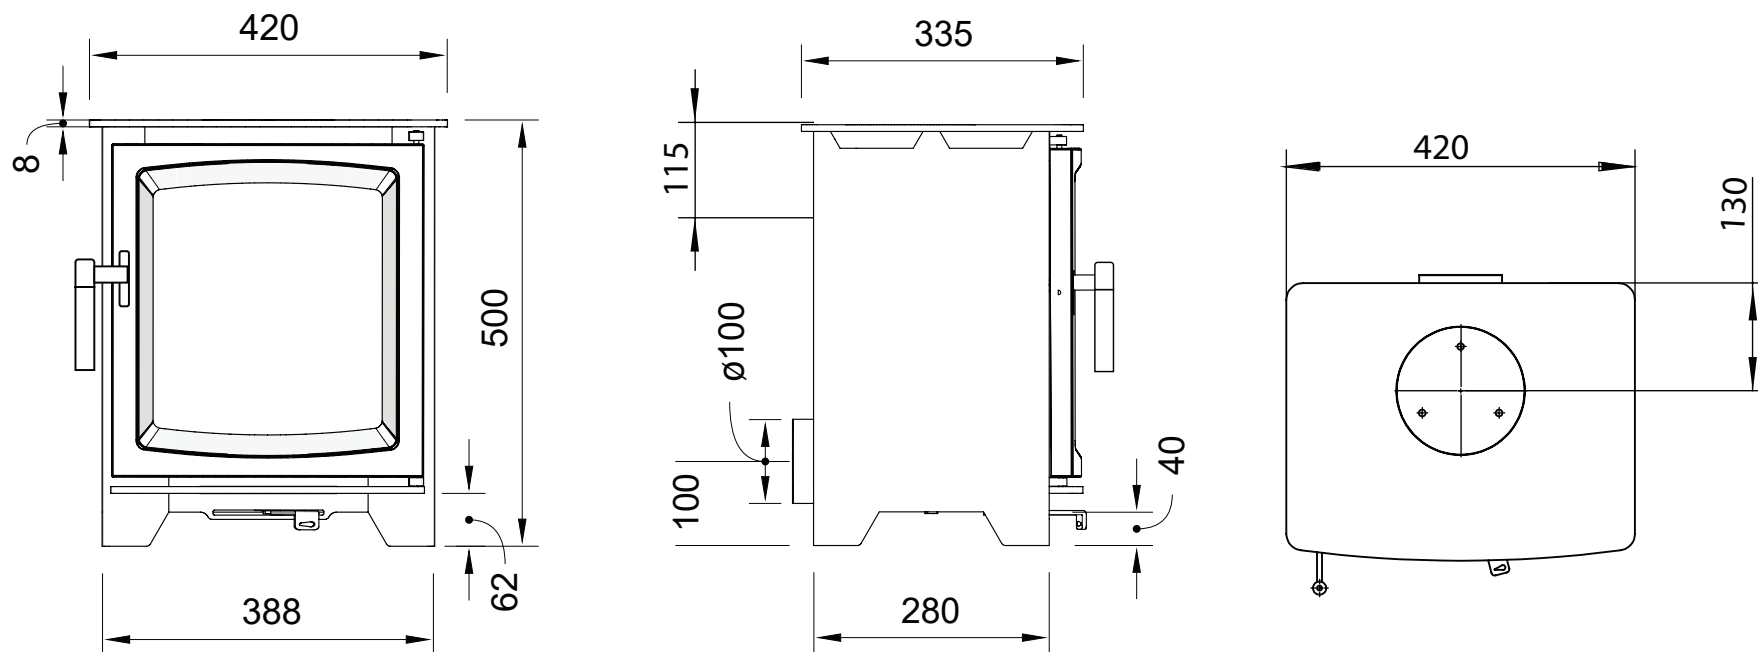

# LEAF - DIMENSIONS

\*All measurements in millimetres (MM)  
All Dimensions are correct at time of publishing, but may be subject to slight change.  
Please confirm exact dimensions before commencing installation works

HEIGHT: 500mm | WIDTH: 420mm | DEPTH: 335mm | FLUE SIZE: 127mm