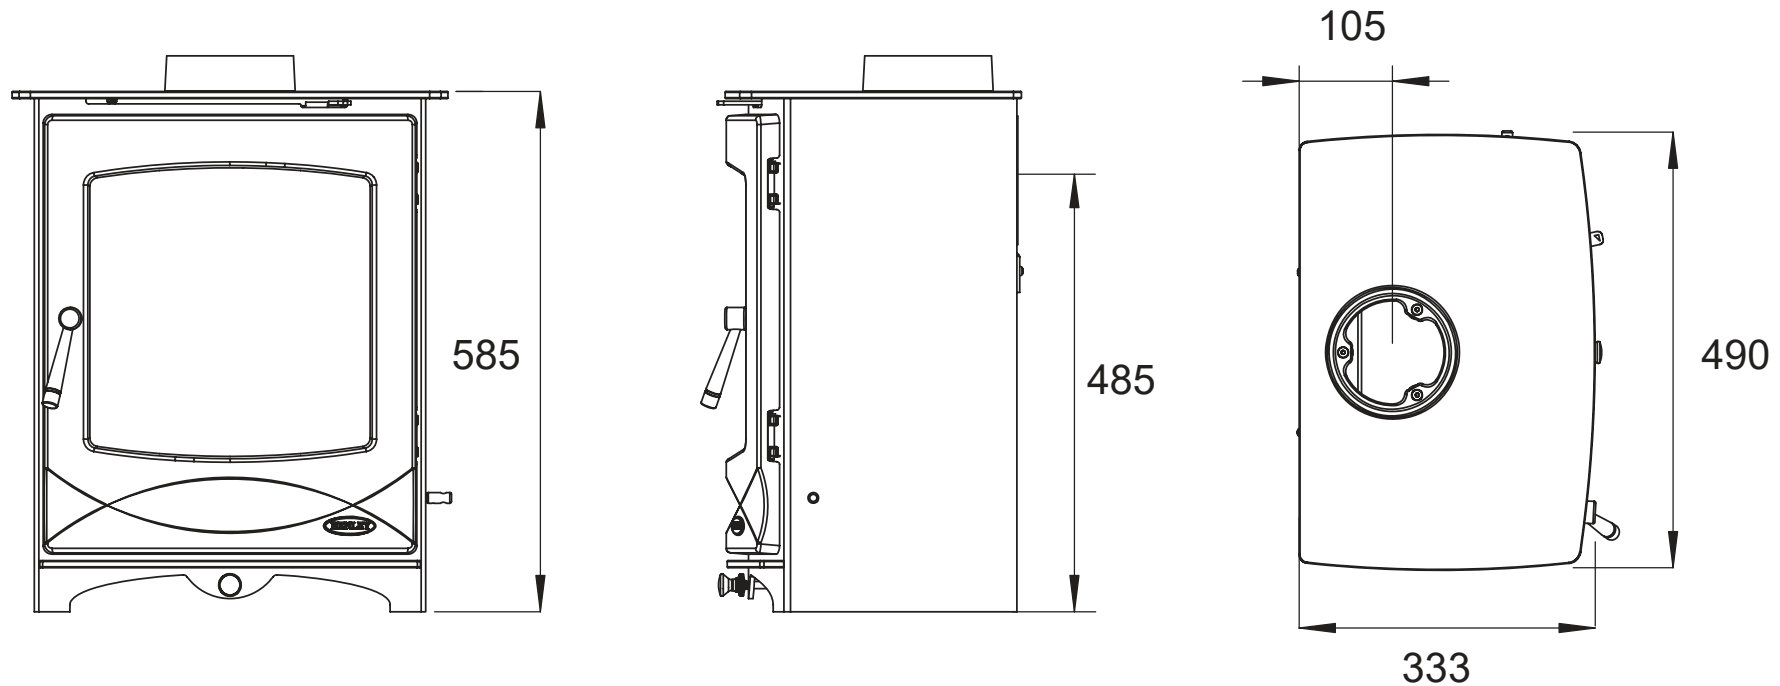

CARLTON 5 - DIMENSIONS

*All measurements in millimetres (MM)
All Dimensions are correct at time of publishing, but may be subject to slight change.
Please confirm exact dimensions before commencing installation works

HEIGHT: 585mm | WIDTH: 490mm | DEPTH: 333mm | FLUE SIZE: 127mm