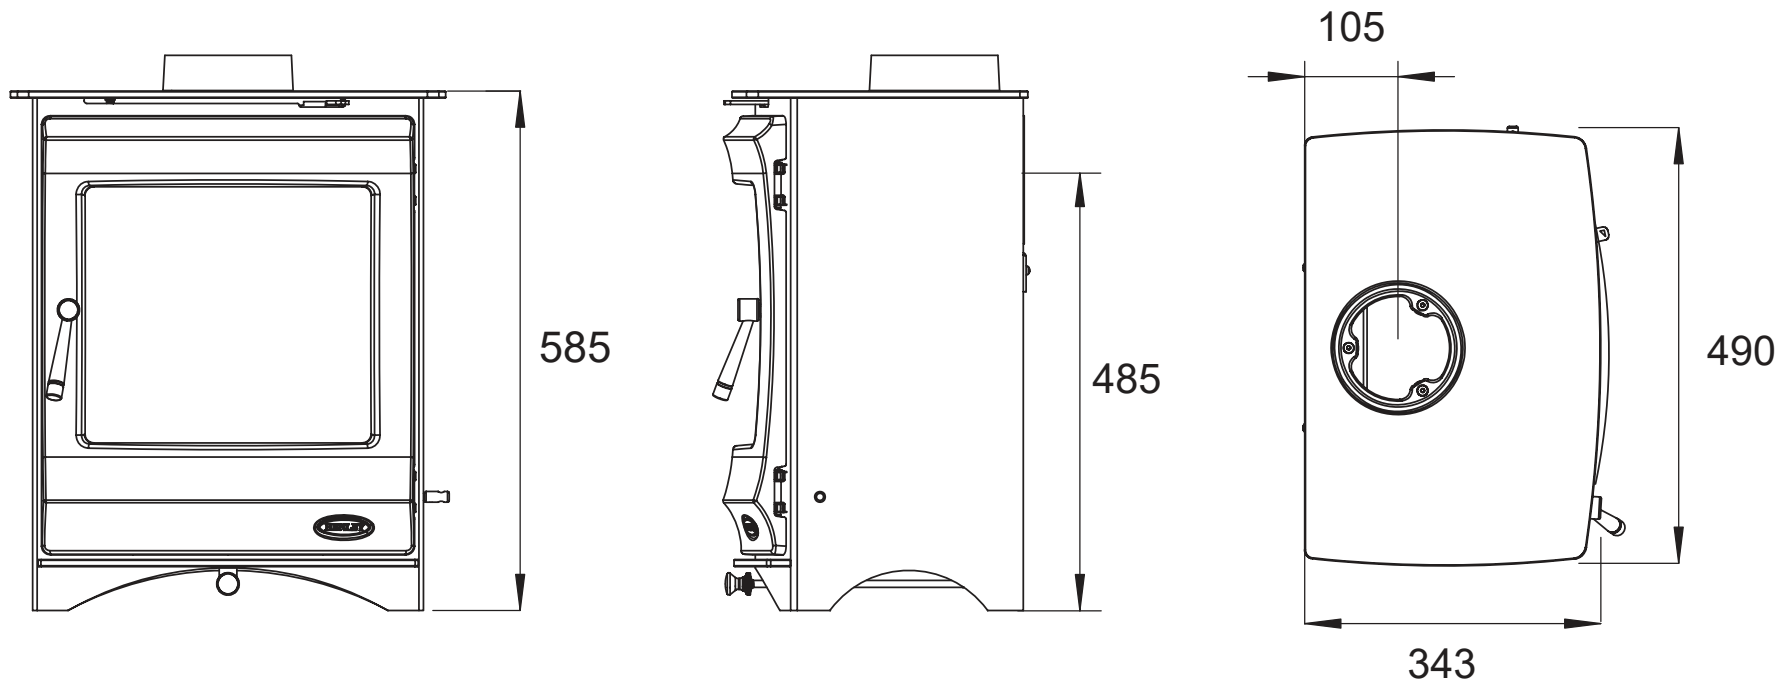

ELCOMBE 5 - DIMENSIONS

*All measurements in millimetres (MM)
All Dimensions are correct at time of publishing, but may be subject to slight change.
Please confirm exact dimensions before commencing installation works

HEIGHT: 585mm | WIDTH: 490mm | DEPTH: 343mm | FLUE SIZE: 127mm