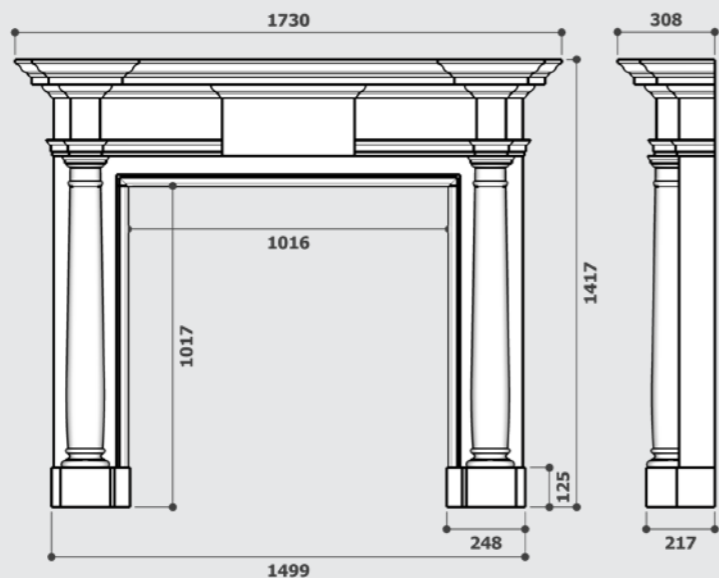

Sizes Available

Height - 640mm

Width - 735mm

Depth - 382mm

*ALL SIZES CORRECT AT TIME OF PUBLISHING BUT MAY BE SUBJECT TO CHANGE AT ANY TIME. ALL FINISHES MAY NOT BE AVAILABLE IN ALL STYLES OR SIZES.

FIREPLACE DIMENSIONS

FIREPLACE DIMENSIONS

Shelbourne

Buckingham

Churchill Collection

Parliament Collection

Springfield

Hillary

Mountcharles

Kingdom

Dorchester

HONED STATUARY WHITE MARBLE HEARTH

Sizes Available

CODE	WIDTH	LENGTH	RISER
HR121	70" (1778mm)	18" (457mm)	1.2" (30mm)

20MM BLACK GRANITE SLAB

Sizes Available

CODE	WIDTH	LENGTH	RISER
HR026	70" (1778mm)	22" (558.8mm)	0.8" (20mm)

Sizes Available**

CODE	WIDTH	LENGTH	HEIGHT
IN032	41" (1041mm)	3.5" (89mm)	0.8" (20mm)

**Measurements are per individual piece. Image shows a 3-piece set.

Pictured: Hillary fireplace in Calacatta Viola marble, with a Hanover fire basket.