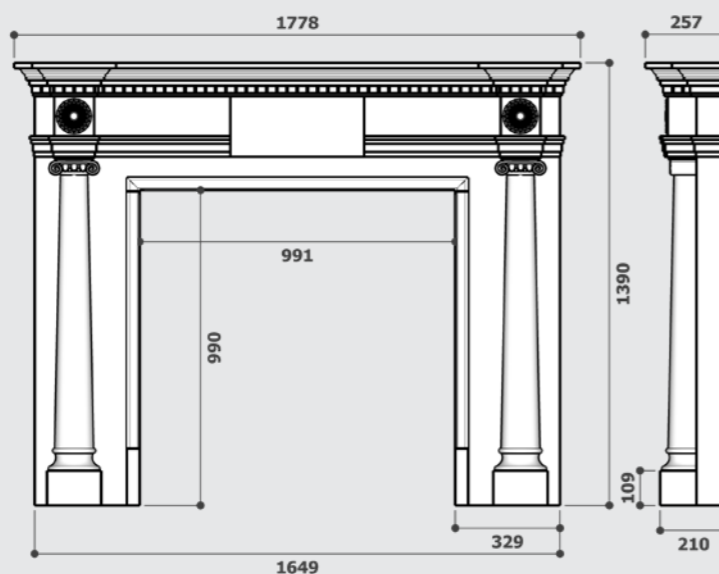

Sizes Available

Height - 640mm

Width - 735mm

Depth - 382mm

*ALL SIZES CORRECT AT TIME OF PUBLISHING BUT MAY BE SUBJECT TO CHANGE AT ANY TIME. ALL FINISHES MAY NOT BE AVAILABLE IN ALL STYLES OR SIZES.

FIREPLACE DIMENSIONS

FIREPLACE DIMENSIONS

Shelbourne

Buckingham

Churchill Collection

Parliament Collection

Springfield

Hillary

Mountcharles

Kingdom

Dorchester

HONED STATUARY WHITE MARBLE HEARTH

Sizes Available

CODE	WIDTH	LENGTH	RISER
HR121	70" (1778mm)	18" (457mm)	1.2" (30mm)

20MM BLACK GRANITE SLAB

Sizes Available

CODE	WIDTH	LENGTH	RISER
HR026	70" (1778mm)	22" (558.8mm)	0.8" (20mm)

Sizes Available**

CODE	WIDTH	LENGTH	HEIGHT
IN032	41" (1041mm)	3.5" (89mm)	0.8" (20mm)

**Measurements are per individual piece. Image shows a 3-piece set.

Pictured: Hillary fireplace in Calacatta Viola marble, with a Hanover fire basket.