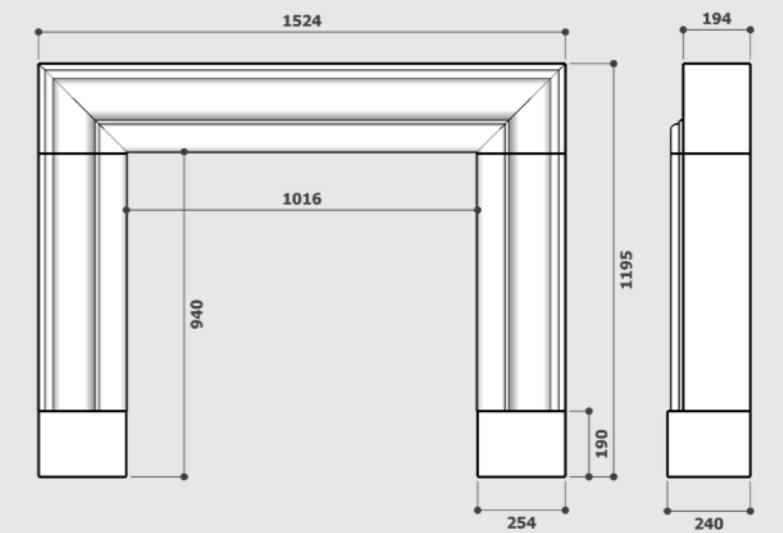

Sizes Available

Height - 640mm

Width - 735mm

Depth - 382mm

*ALL SIZES CORRECT AT TIME OF PUBLISHING BUT MAY BE SUBJECT TO CHANGE AT ANY TIME. ALL FINISHES MAY NOT BE AVAILABLE IN ALL STYLES OR SIZES.

FIREPLACE DIMENSIONS

FIREPLACE DIMENSIONS

Shelbourne

Buckingham

Churchill Collection

Parliament Collection

Springfield

Hillary

Mountcharles

HONED STATUARY WHITE MARBLE INSERT

Sizes Available**

CODE	WIDTH	LENGTH	HEIGHT
IN30	41" (1041mm)	3.5" (89mm)	0.8" (20mm)

**Measurements are per individual piece. Image shows a 3-piece set.

HONED STATUARY BLACK MARBLE INSERT

Sizes Available**

CODE	WIDTH	LENGTH	HEIGHT
IN032	41" (1041mm)	3.5" (89mm)	0.8" (20mm)

**Measurements are per individual piece. Image shows a 3-piece set.

Pictured: Hillary fireplace in Calacatta Viola marble, with a Hanover fire basket.