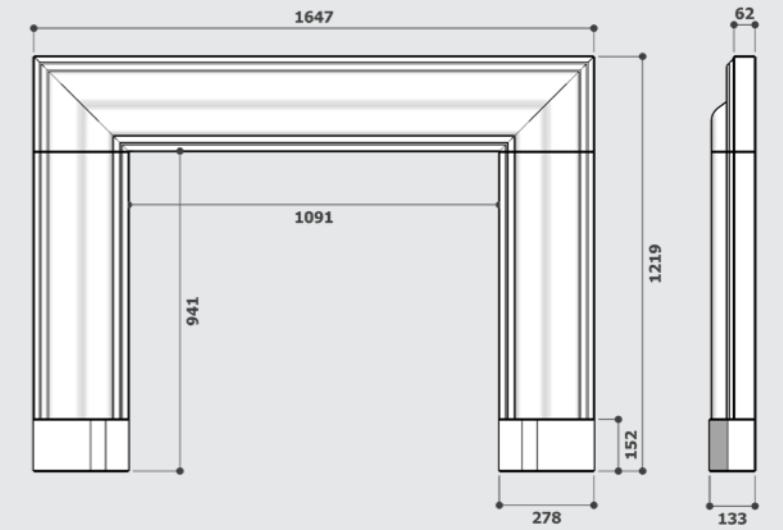

Sizes Available

Height - 640mm

Width - 735mm

Depth - 382mm

*ALL SIZES CORRECT AT TIME OF PUBLISHING BUT MAY BE SUBJECT TO CHANGE AT ANY TIME. ALL FINISHES MAY NOT BE AVAILABLE IN ALL STYLES OR SIZES.

FIREPLACE DIMENSIONS

FIREPLACE DIMENSIONS

Shelbourne

Buckingham

Churchill Collection

Parliament Collection

Springfield

Hillary

Mountcharles

HONED STATUARY WHITE MARBLE INSERT

Sizes Available**

CODE	WIDTH	LENGTH	HEIGHT
IN30	41" (1041mm)	3.5" (89mm)	0.8" (20mm)

**Measurements are per individual piece. Image shows a 3-piece set.

HONED STATUARY BLACK MARBLE INSERT

Sizes Available**

CODE	WIDTH	LENGTH	HEIGHT
IN032	41" (1041mm)	3.5" (89mm)	0.8" (20mm)

**Measurements are per individual piece. Image shows a 3-piece set.

Pictured: Hillary fireplace in Calacatta Viola marble, with a Hanover fire basket.