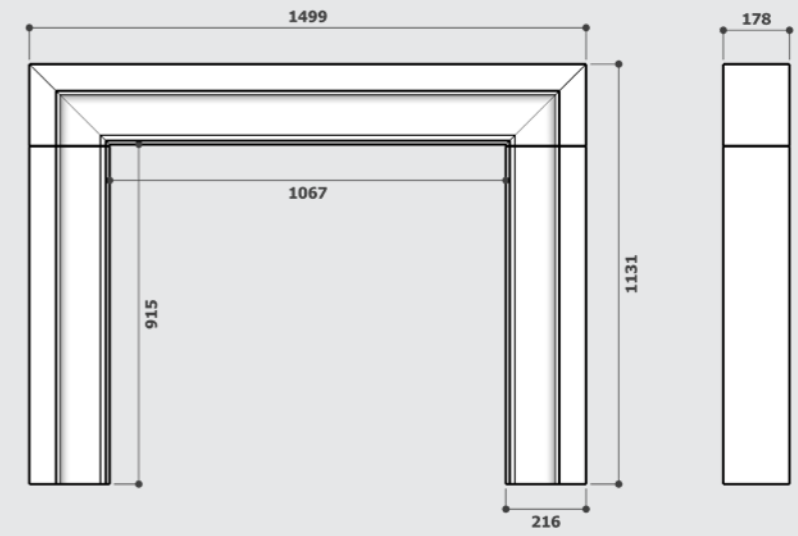

Buckingham