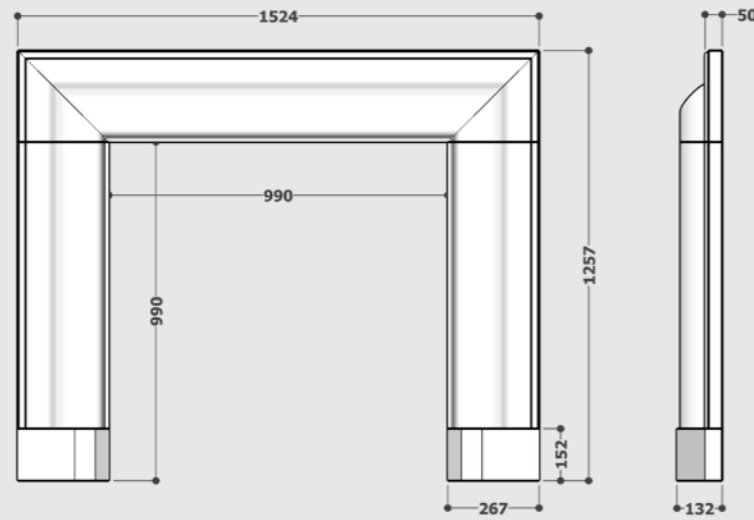

Sizes Available

Height - 640mm

Width - 735mm

Depth - 382mm

*ALL SIZES CORRECT AT TIME OF PUBLISHING BUT MAY BE SUBJECT TO CHANGE AT ANY TIME. ALL FINISHES MAY NOT BE AVAILABLE IN ALL STYLES OR SIZES.

FIREPLACE DIMENSIONS

FIREPLACE DIMENSIONS

Shelbourne

Buckingham

Churchill Collection

Parliament Collection

Springfield

Hillary

Mountcharles

HONED STATUARY WHITE MARBLE INSERT

Sizes Available**

CODE	WIDTH	LENGTH	HEIGHT
IN30	41" (1041mm)	3.5" (89mm)	0.8" (20mm)

**Measurements are per individual piece. Image shows a 3-piece set.

HONED STATUARY BLACK MARBLE INSERT

Sizes Available**

CODE	WIDTH	LENGTH	HEIGHT
IN032	41" (1041mm)	3.5" (89mm)	0.8" (20mm)

**Measurements are per individual piece. Image shows a 3-piece set.

Pictured: Hillary fireplace in Calacatta Viola marble, with a Hanover fire basket.