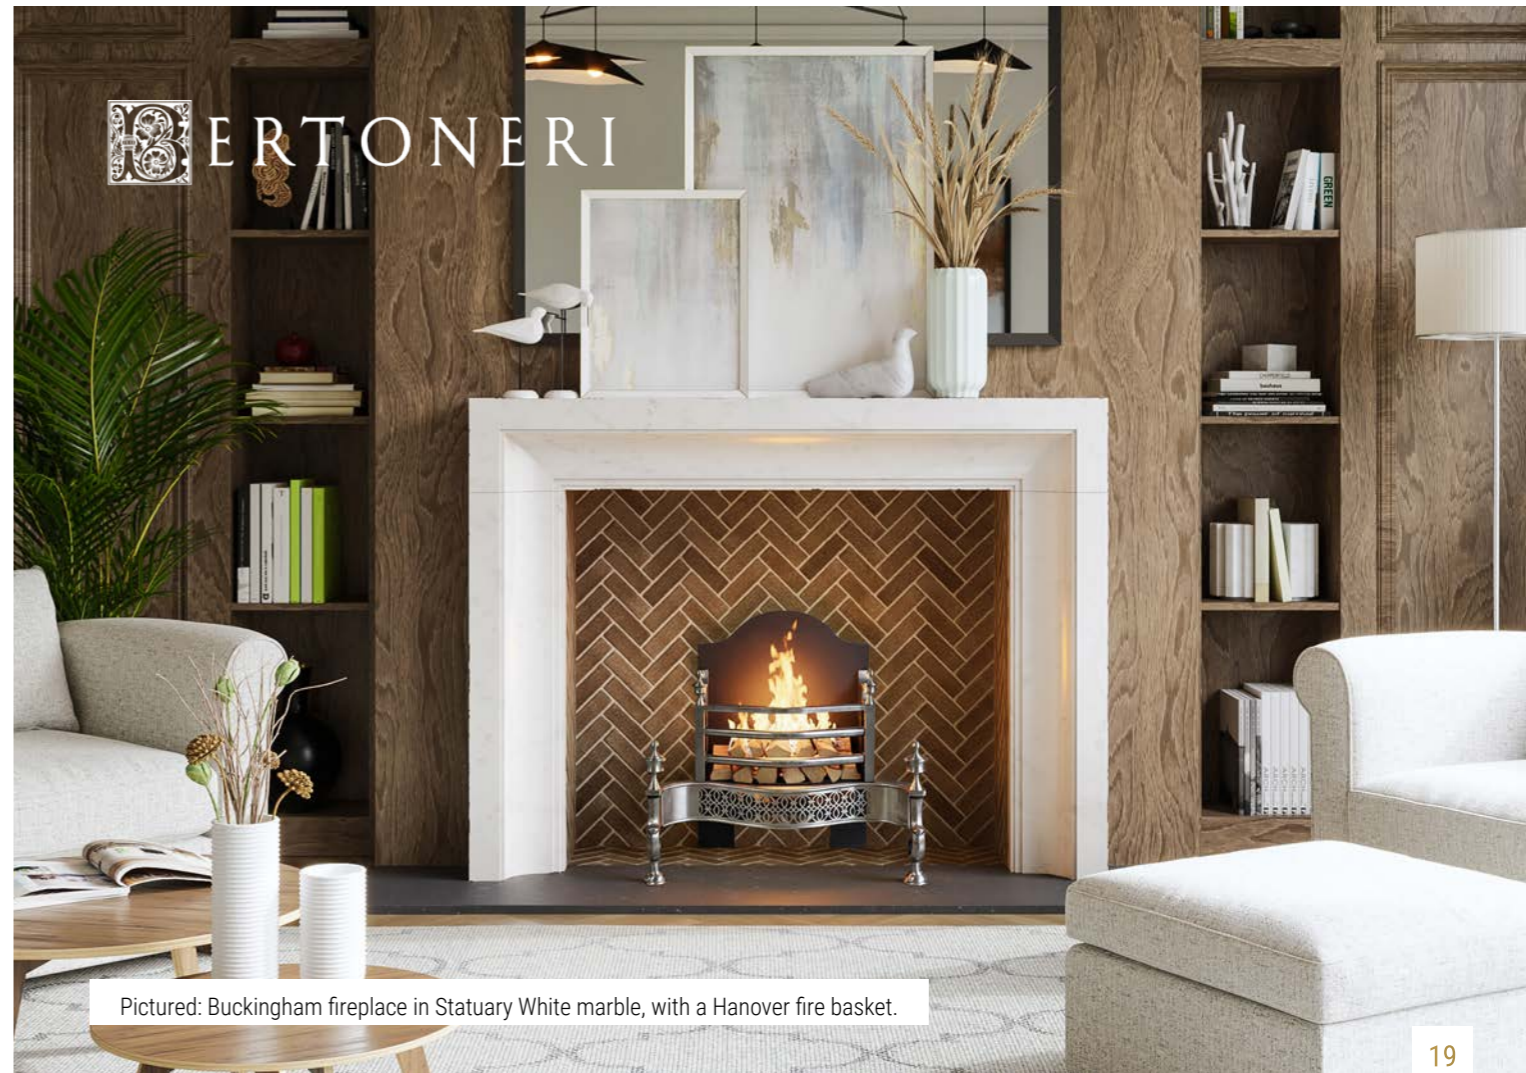

Pictured: Churchill Collection fireplace in Polished Lilac marble, with a Cadogen fire basket.

Pictured: Buckingham fireplace in Statuary White marble, with a Hanover fire basket.