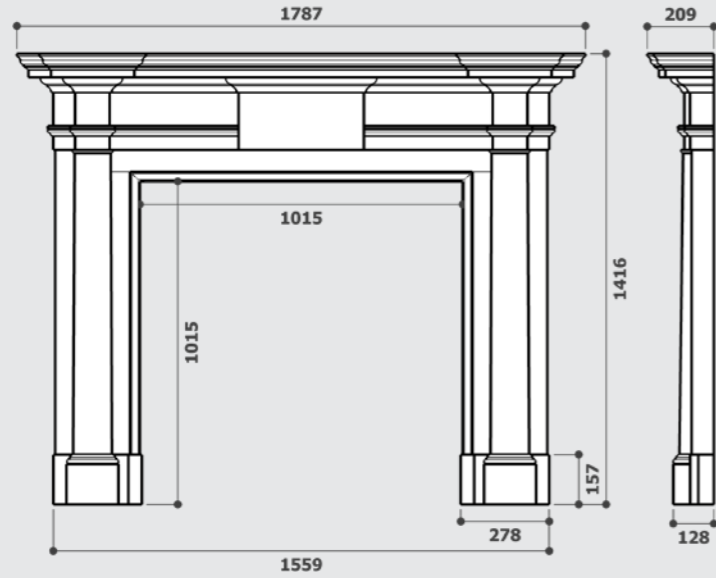

FIREPLACE DIMENSIONS

FIREPLACE DIMENSIONS

Shelbourne