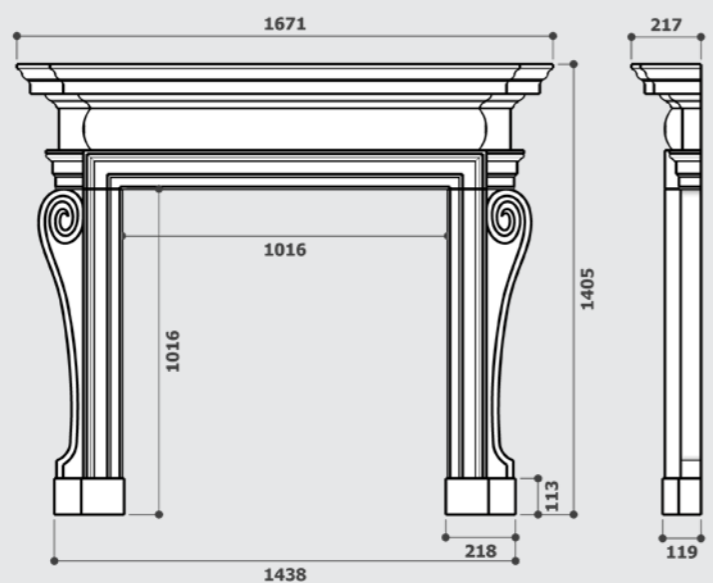

Sizes Available

Height - 640mm

Width - 735mm

Depth - 382mm

*ALL SIZES CORRECT AT TIME OF PUBLISHING BUT MAY BE SUBJECT TO CHANGE AT ANY TIME. ALL FINISHES MAY NOT BE AVAILABLE IN ALL STYLES OR SIZES.

FIREPLACE DIMENSIONS

FIREPLACE DIMENSIONS

Shelbourne

Buckingham

Churchill Collection

Parliament Collection

Springfield

Hillary

Mountcharles

Kingdom

Dorchester

HONED STATUARY WHITE MARBLE HEARTH

Sizes Available

CODE	WIDTH	LENGTH	RISER
HR121	70" (1778mm)	18" (457mm)	1.2" (30mm)

20MM BLACK GRANITE SLAB

Sizes Available

CODE	WIDTH	LENGTH	RISER
HR026	70" (1778mm)	22" (558.8mm)	0.8" (20mm)

Sizes Available**

CODE	WIDTH	LENGTH	HEIGHT
IN032	41" (1041mm)	3.5" (89mm)	0.8" (20mm)

**Measurements are per individual piece. Image shows a 3-piece set.

Pictured: Hillary fireplace in Calacatta Viola marble, with a Hanover fire basket.