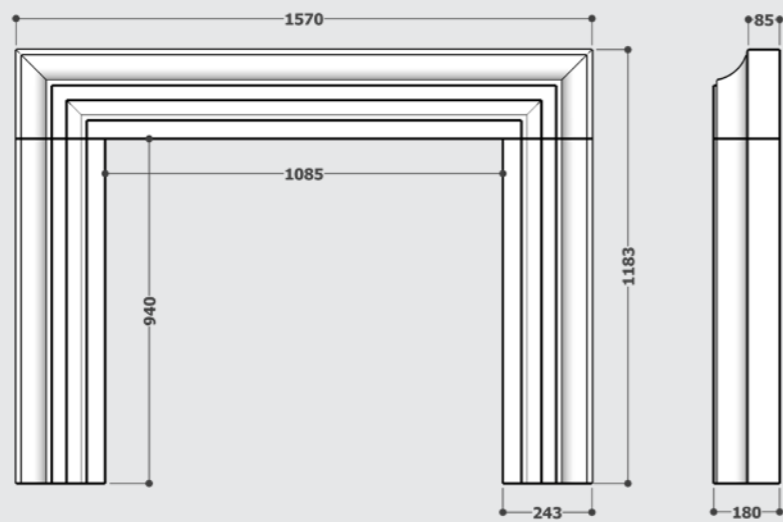

Sizes Available

Height - 640mm

Width - 735mm

Depth - 382mm

*ALL SIZES CORRECT AT TIME OF PUBLISHING BUT MAY BE SUBJECT TO CHANGE AT ANY TIME. ALL FINISHES MAY NOT BE AVAILABLE IN ALL STYLES OR SIZES.

FIREPLACE DIMENSIONS

FIREPLACE DIMENSIONS

Shelbourne

Buckingham

Churchill Collection

Parliament Collection

Springfield

Hillary

Mountcharles

Kingdom

Dorchester

HONED STATUARY WHITE MARBLE HEARTH

Sizes Available

CODE	WIDTH	LENGTH	RISER
HR121	70" (1778mm)	18" (457mm)	1.2" (30mm)

20MM BLACK GRANITE SLAB

Sizes Available

CODE	WIDTH	LENGTH	RISER
HR026	70" (1778mm)	22" (558.8mm)	0.8" (20mm)

Sizes Available**

CODE	WIDTH	LENGTH	HEIGHT
IN032	41" (1041mm)	3.5" (89mm)	0.8" (20mm)

**Measurements are per individual piece. Image shows a 3-piece set.

Pictured: Hillary fireplace in Calacatta Viola marble, with a Hanover fire basket.