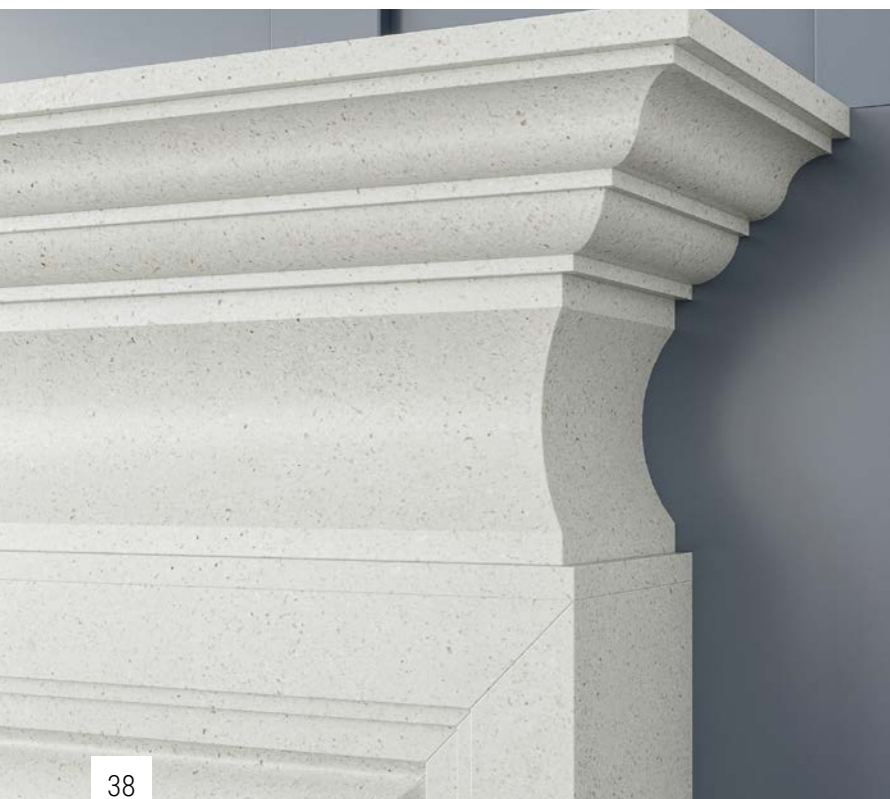

Ashford

Ashford draws inspiration from Edwardian design, featuring bold lines and layered detailing that create a grand, timeless centerpiece for interiors seeking classic elegance with a modern touch.

Finish Available

Turkish Limestone

Sizes Available

Ashford 60": Height - 1388mm* / Width - 1524mm

*hearth height not included