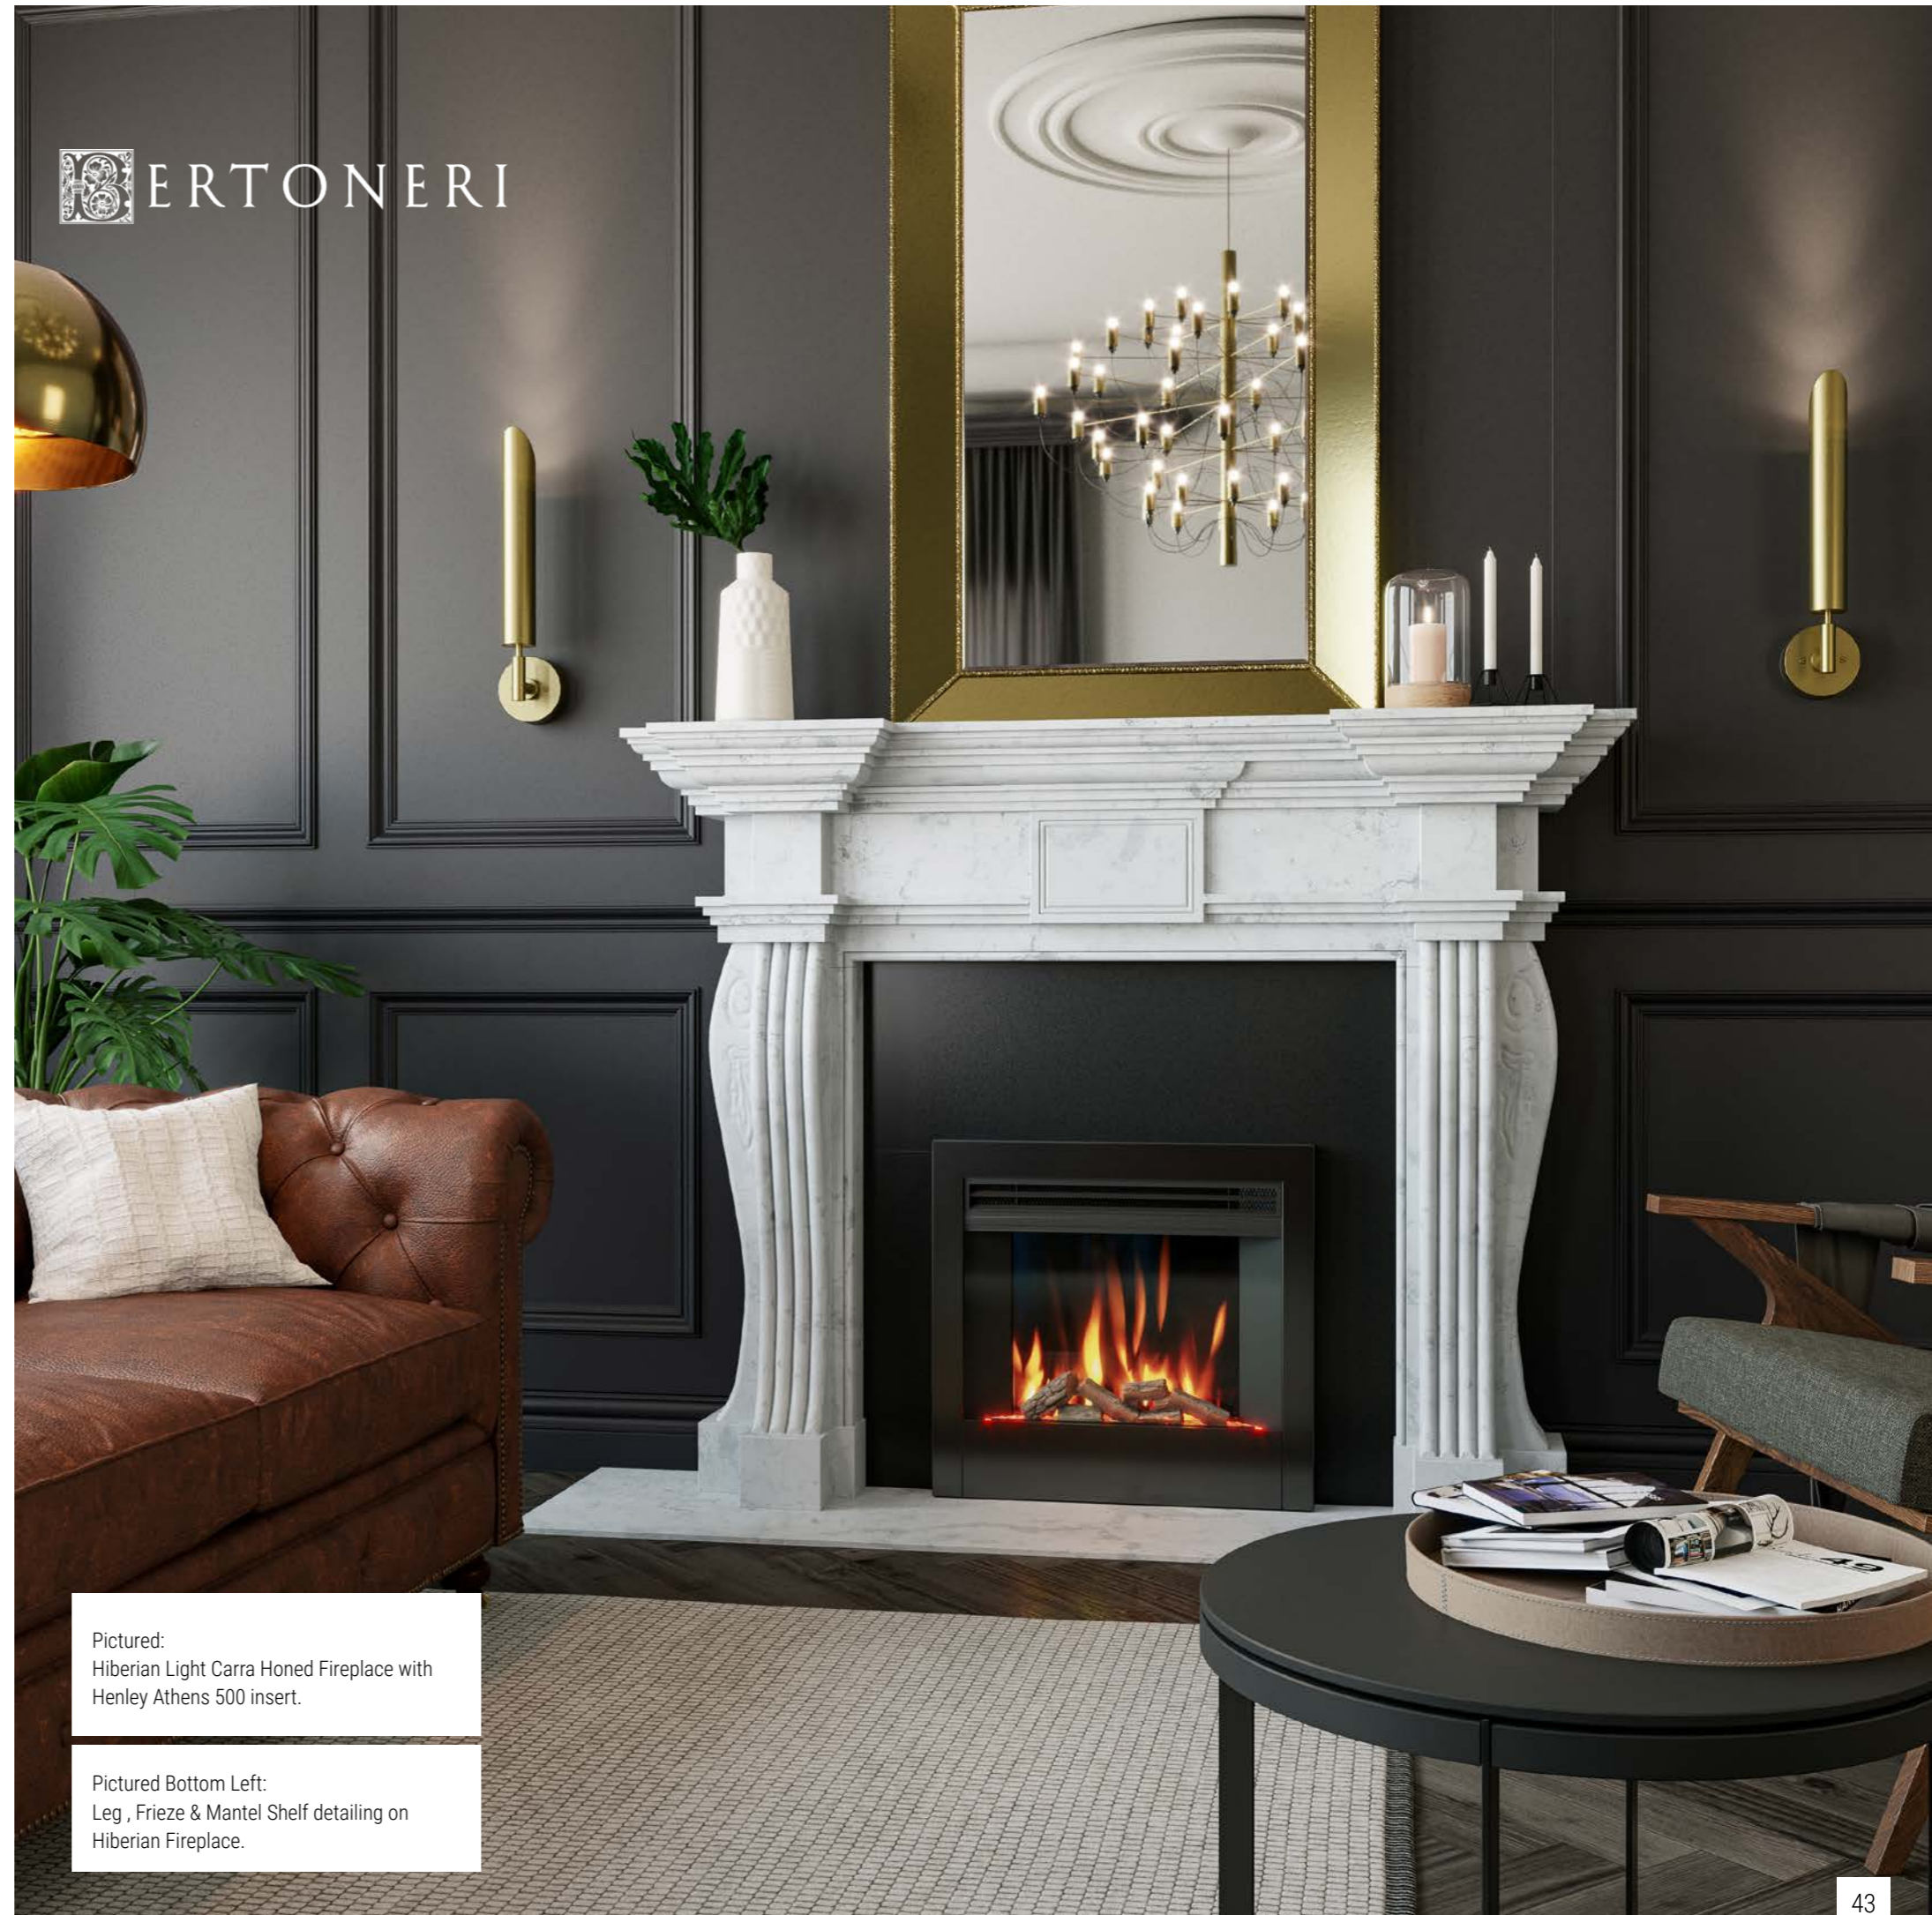

Finish Available

Light Carra Honed

Sizes Available

Hiberian 65": Height - 1305mm* / Width - 1651mm

*hearth height not included

 BERTONERI

Pictured:
Hiberian Light Carra Honed Fireplace with
Henley Athens 500 insert.