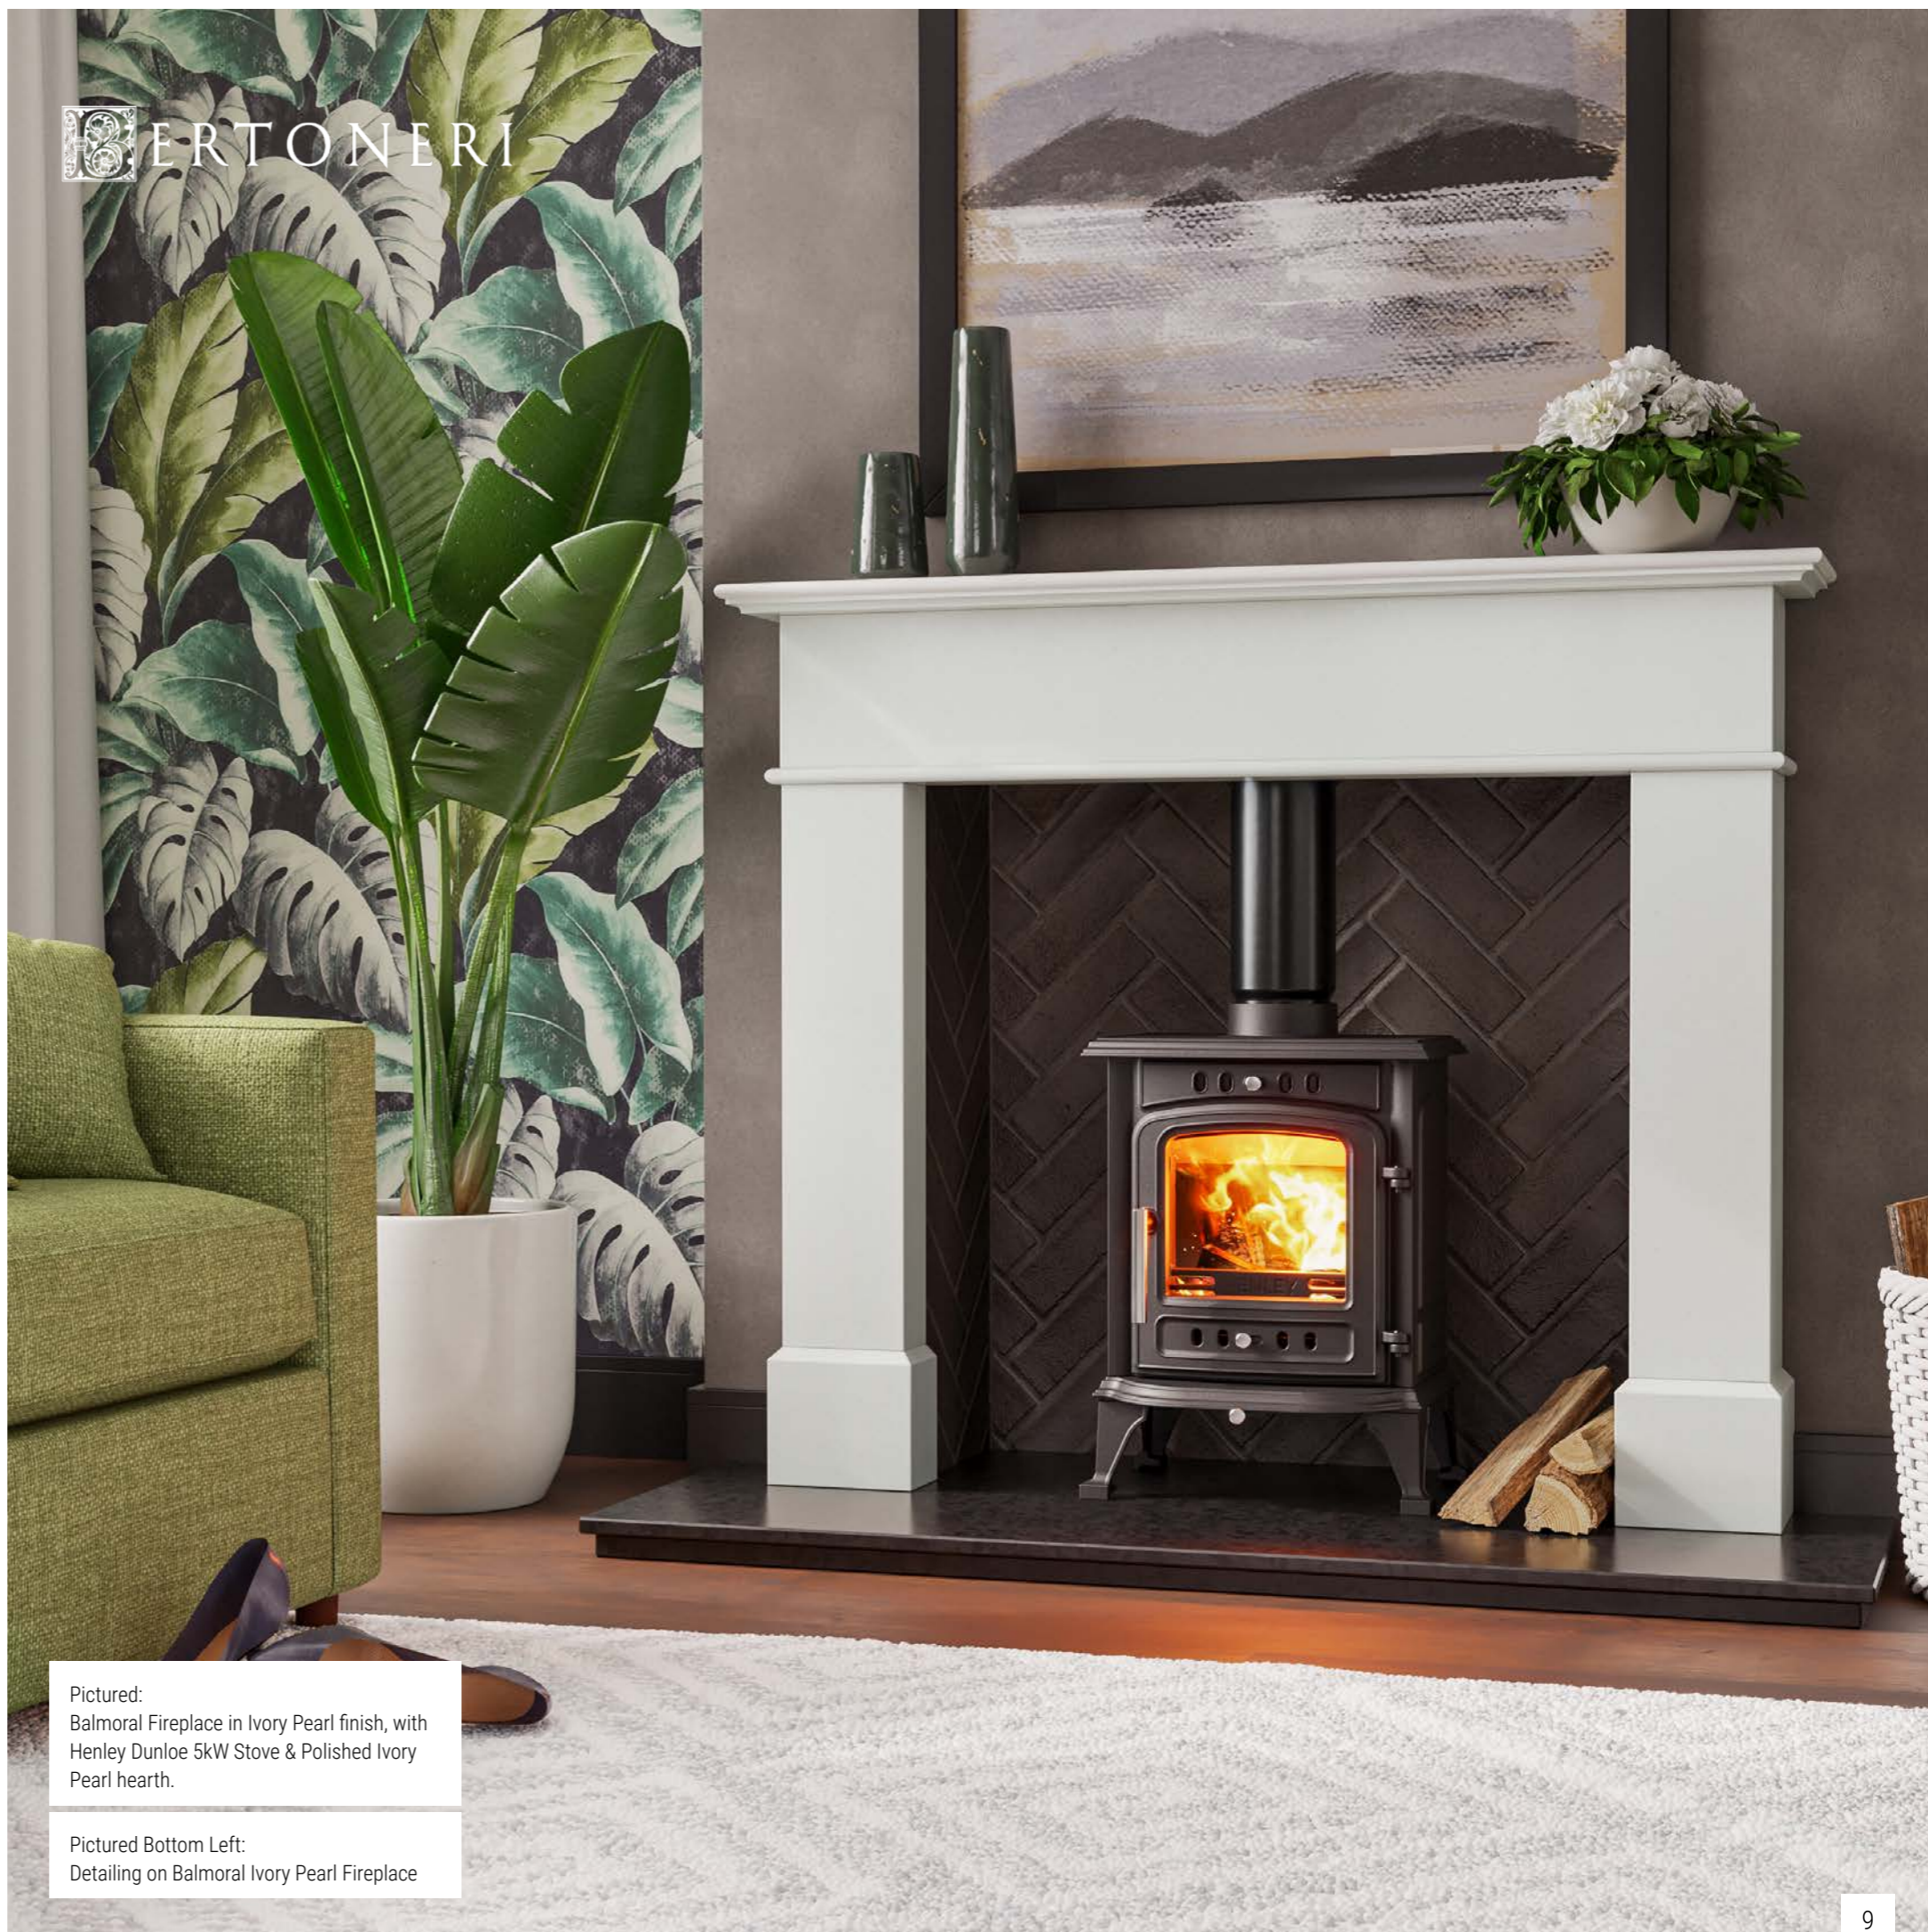

Balmoral

A simple, elegant fireplace: this popular, versatile style of surround takes inspiration from the 18th century. Shown in the fabulous Ivory Pearl finish accompanied with a Polished Ivory pearl hearth.

Finish Available

Alpine White

Sizes Available

Balmoral 54": Height - 1142mm* / Width - 1375mm

*hearth height not included

BERTONERI

Pictured:
Balmoral Fireplace in Ivory Pearl finish, with
Henley Dunloe 5kW Stove & Polished Ivory
Pearl hearth.

Pictured Bottom Left:
Detailing on Balmoral Ivory Pearl Fireplace