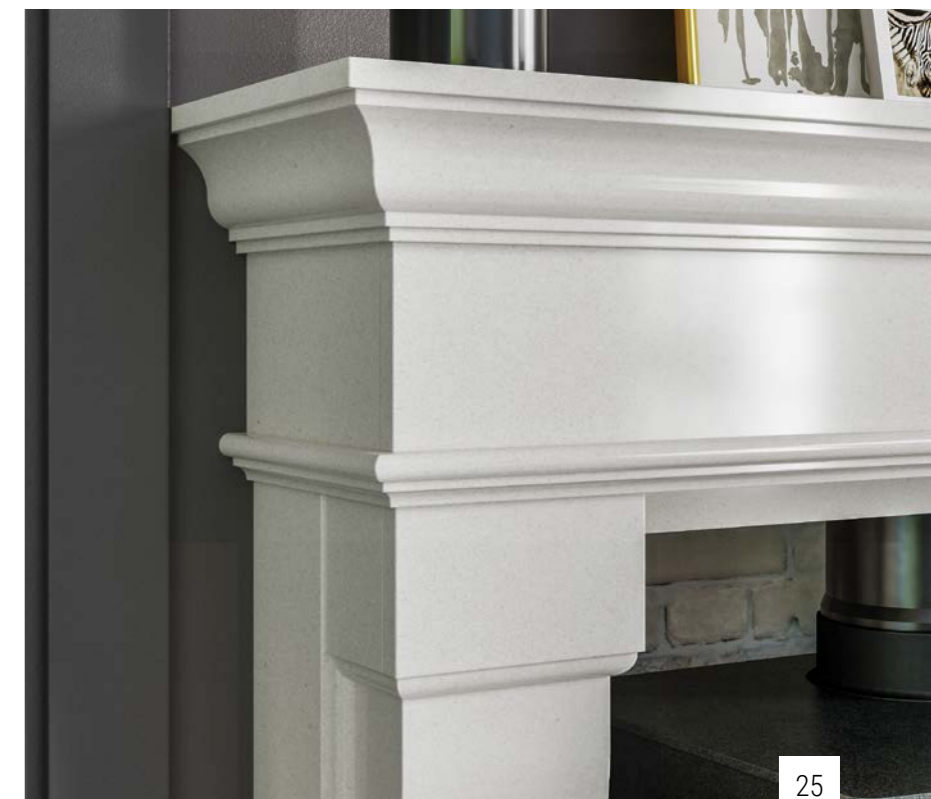

Marseilles

The clean direct lines of the Marseilles give this fireplace a strong architectural form. Thoroughly modern while still maintaining a traditional essence, this fireplace will create an impressive focal point in a variety of interior settings. The Marseilles is available in two sizes & two distinct finishes.

Finish Available

Ivory Pearl / Alpine White

Sizes Available

Marseilles 54": Height - 1176mm / Width - 1372mm

Marseilles 60": Height - 1226mm / Width - 1524mm

*hearth height not included

Pictured:
Marseilles Fireplace in Alpine White with
Henley Sherwood 21kW stove
& Polished Black Granite Hearth.

Pictured Bottom Left:
The strong architectural form
of the Marseilles fireplace.